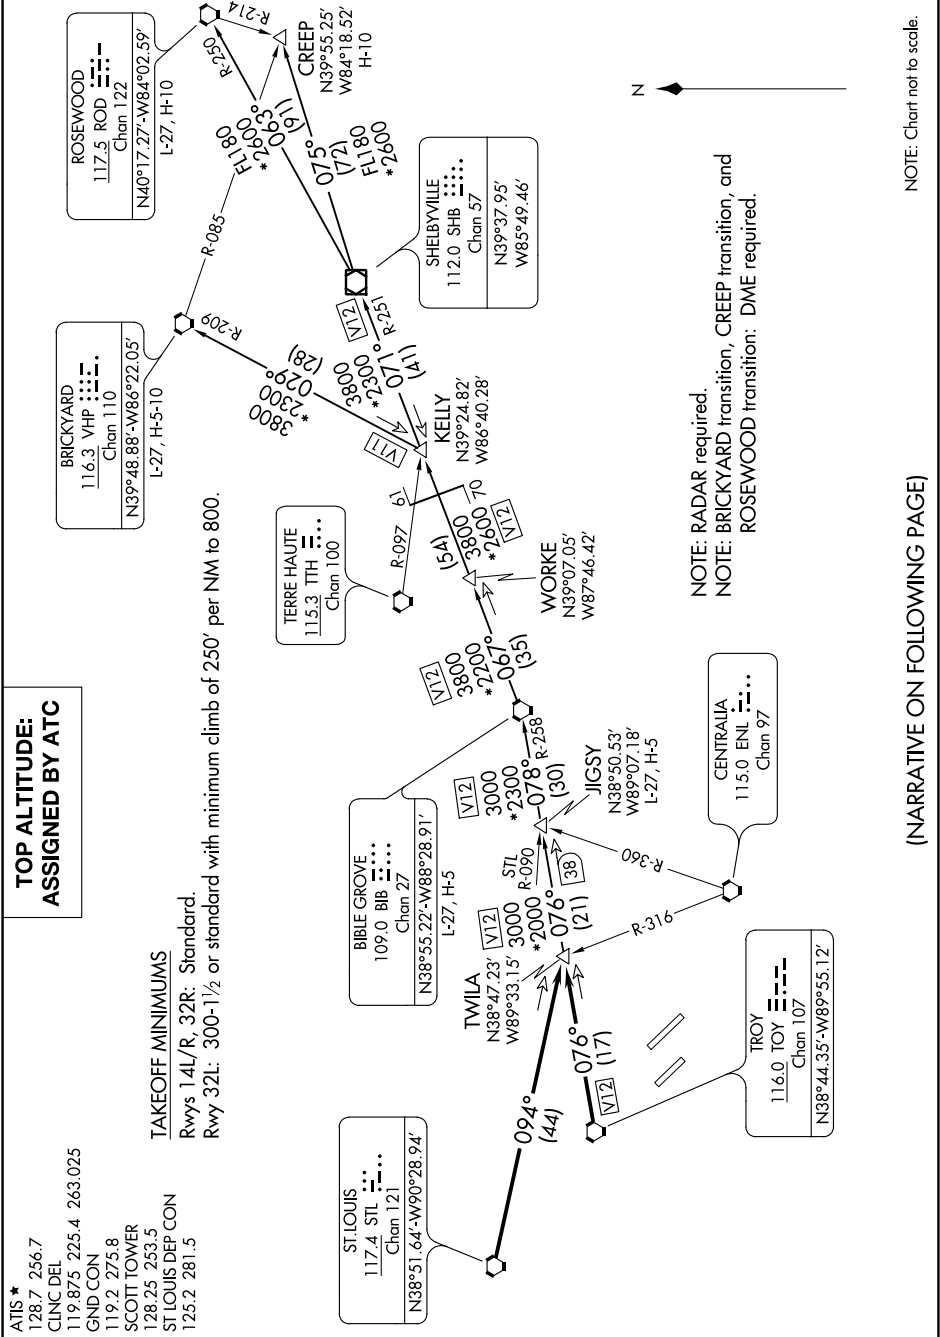

# GATEWAY ONE DEPARTURE

AL-46 (FAA)

SCOTT AFB/MIDAMERICA ST LOUIS (B.L.V)  
BELLEVILLE, ILLINOIS

EC-3, 09 SEP 2021 to 07 OCT 2021

NOTE: Chart not to scale.

(NARRATIVE ON FOLLOWING PAGE)

EC-3, 09 SEP 2021 to 07 OCT 2021