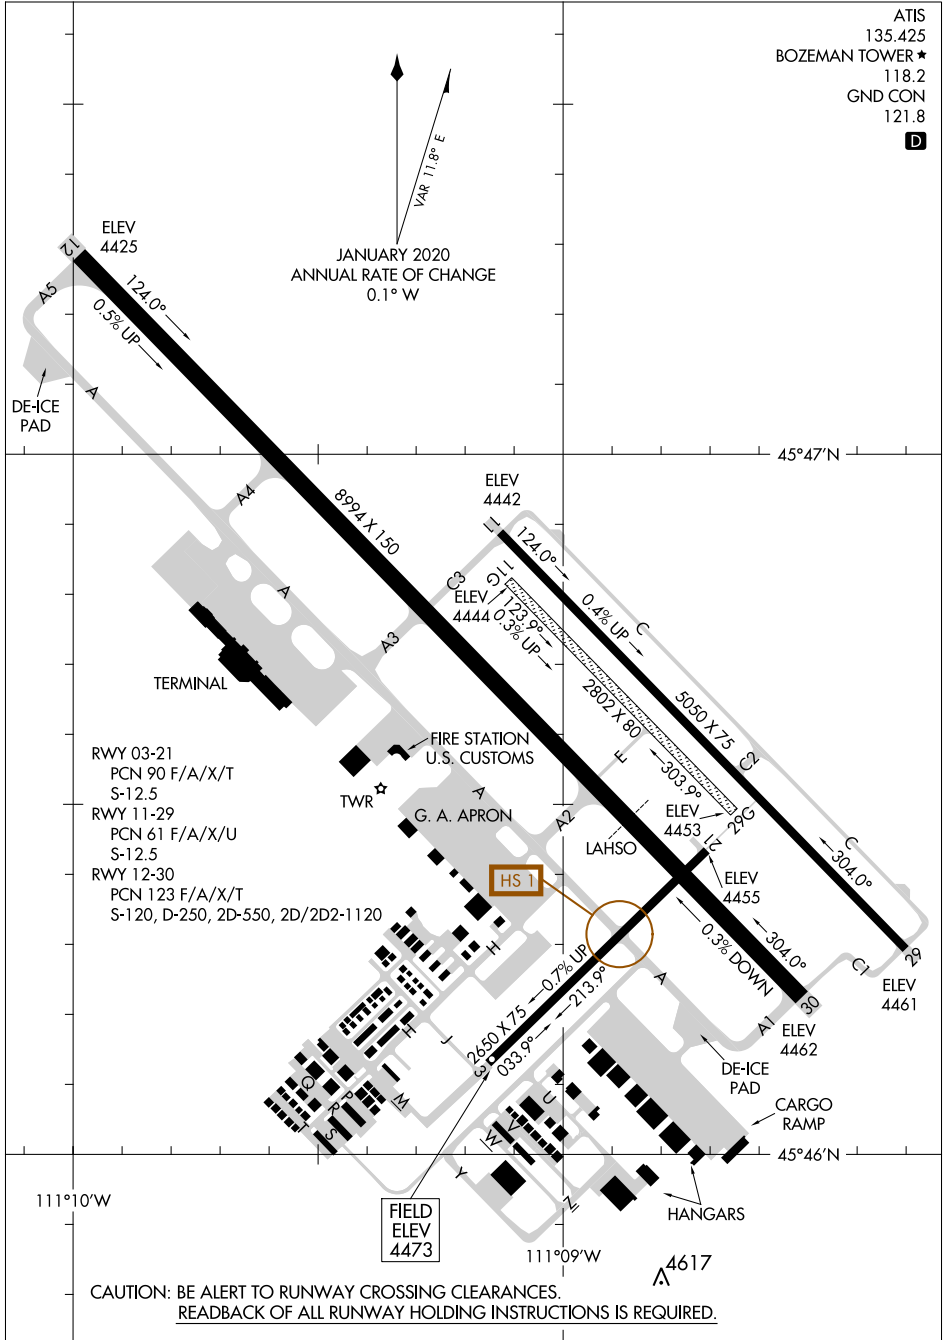

20310
AIRPORT DIAGRAM

BOZEMAN YELLOWSTONE INTL (BZN)
 BOZEMAN, MONTANA

AL-59 (FAA)

ATIS 135.425
 BOZEMAN TOWER ★ 118.2
 GND CON 121.8
D

NW-1, 09 SEP 2021 to 07 OCT 2021

NW-1, 09 SEP 2021 to 07 OCT 2021

CAUTION: BE ALERT TO RUNWAY CROSSING CLEARANCES.
 READBACK OF ALL RUNWAY HOLDING INSTRUCTIONS IS REQUIRED.

20310
AIRPORT DIAGRAM

BOZEMAN YELLOWSTONE INTL (BZN)
 BOZEMAN, MONTANA