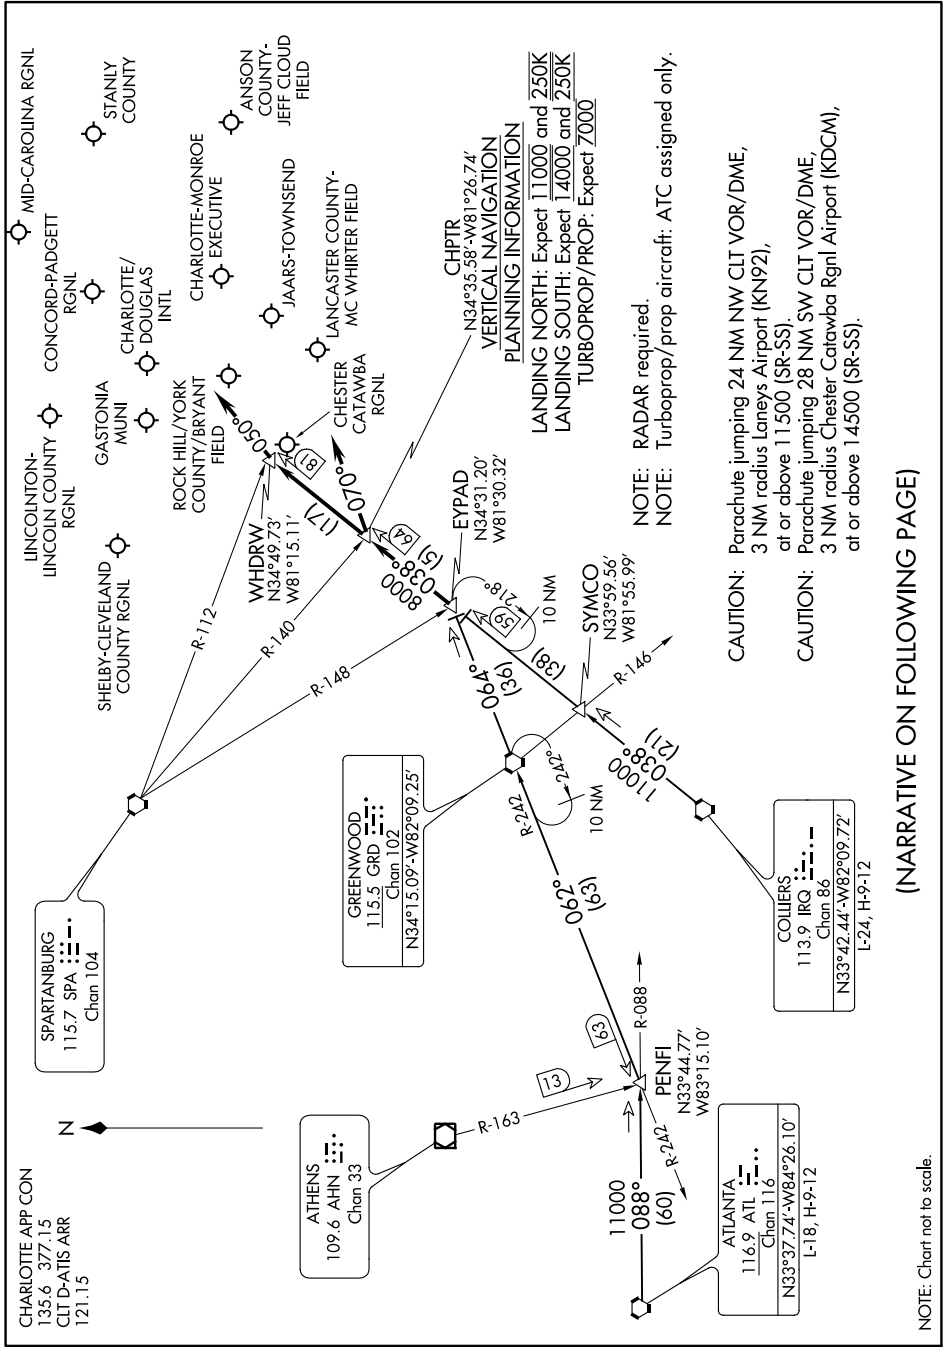

# CHPTR THREE ARRIVAL

CHARLOTTE, NORTH CAROLINA

SE-2, 09 SEP 2021 to 07 OCT 2021

# CHPTR THREE ARRIVAL

CHARLOTTE, NORTH CAROLINA

(NARRATIVE ON FOLLOWING PAGE)

NOTE: Chart not to scale.

SE-2, 09 SEP 2021 to 07 OCT 2021