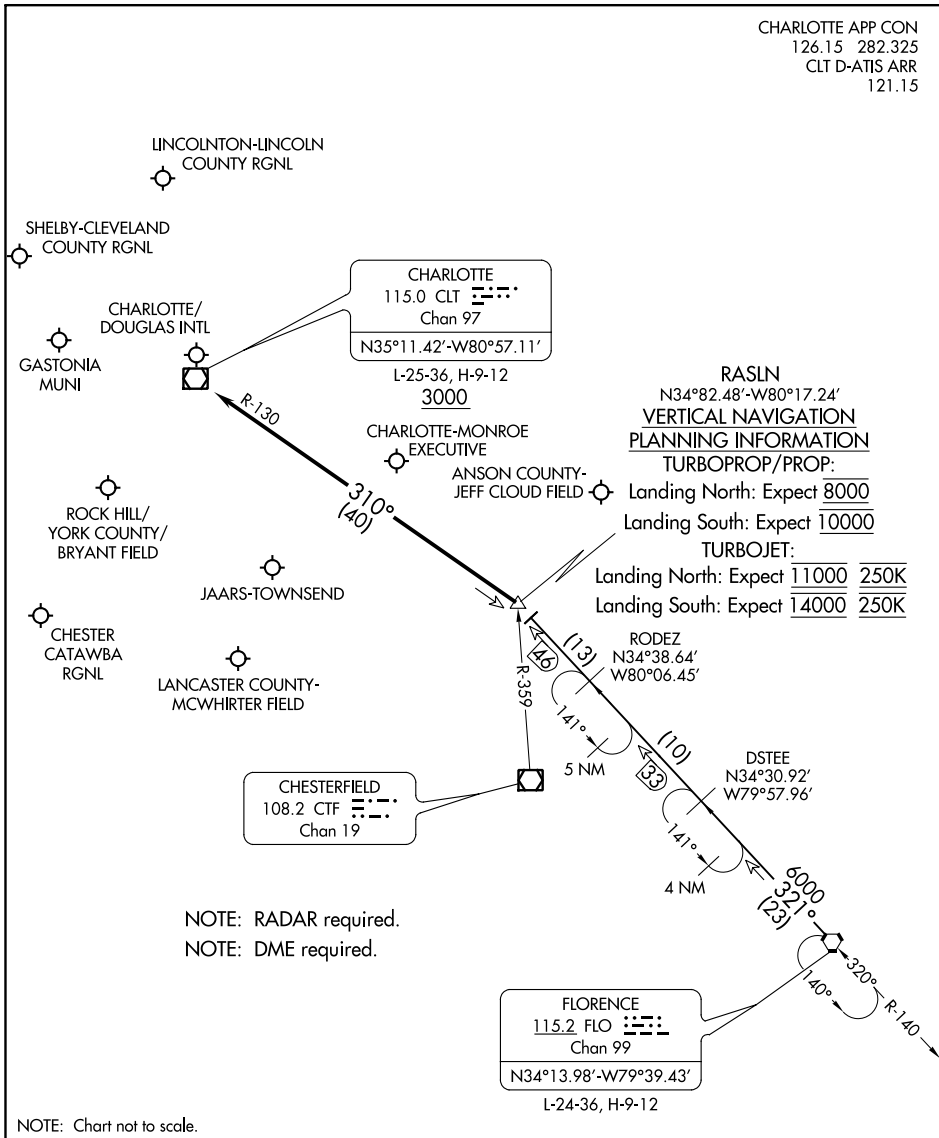

CHARLOTTE APP CON  
 126.15 282.325  
 CLT D-ATIS ARR  
 121.15

SE-2, 09 SEP 2021 to 07 OCT 2021

SE-2, 09 SEP 2021 to 07 OCT 2021

**ARRIVAL ROUTE DESCRIPTION**

FLORENCE TRANSITION (FLO.RASLN3): From over FLO VORTAC on FLO R-321 to RASLN INT. Thence . . . .

. . . . from RASLN on CLT R-130 to cross CLT VOR/DME at or above 3000. Expect RADAR vectors to destination airport or final approach course prior to CLT VOR/DME.