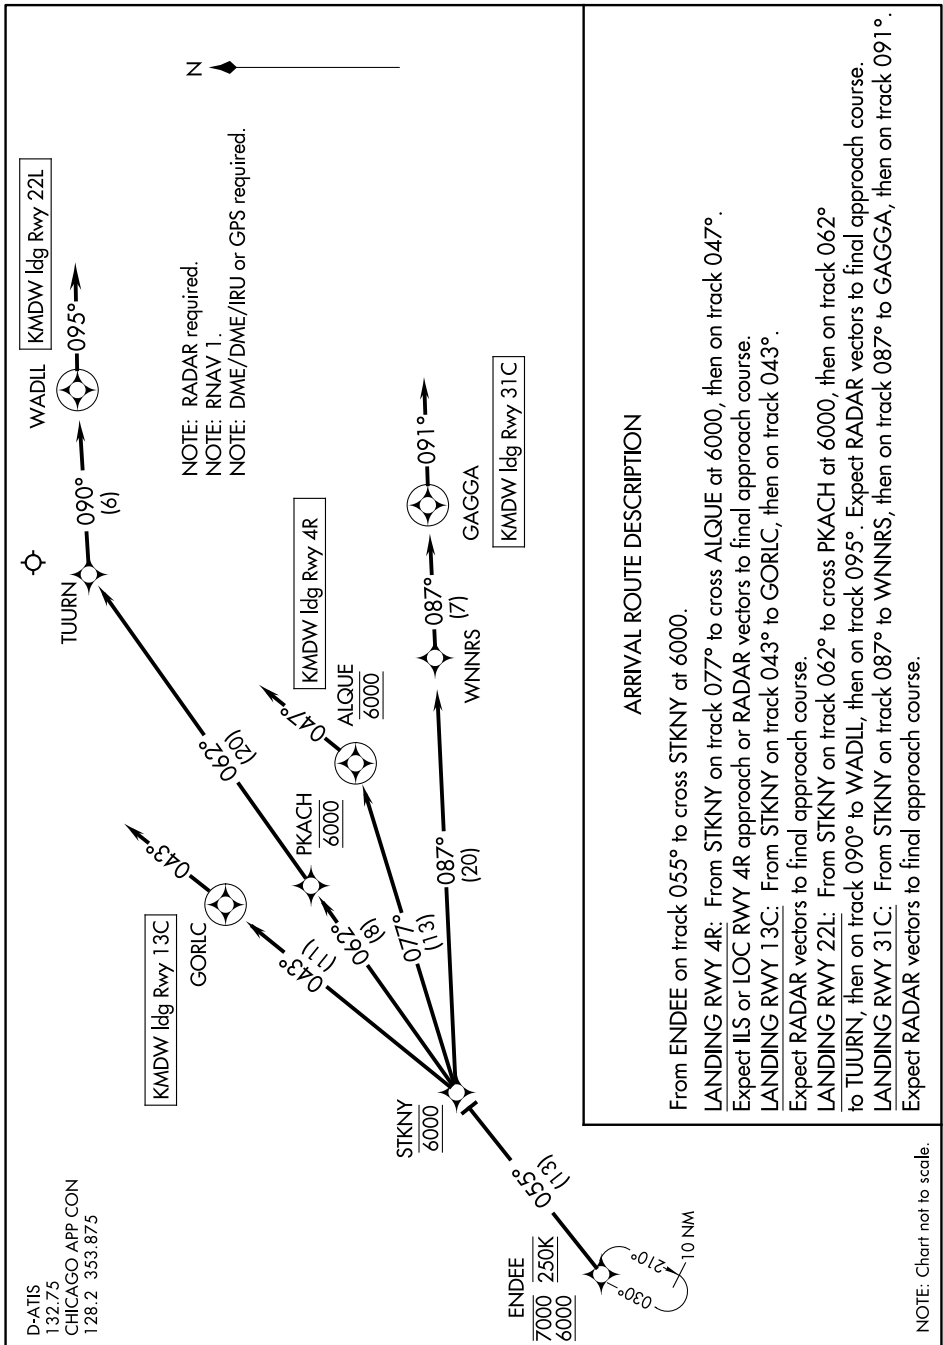

ENDEE SIX ARRIVAL (RNAV) Arrival Routes

EC-3, 09 SEP 2021 to 07 OCT 2021

ARRIVAL ROUTE DESCRIPTION

From ENDEE on track 055° to cross STKNY at 6000.

LANDING RWY 4R: From STKNY on track 077° to cross ALQUE at 6000, then on track 047°.

Expect ILS or LOC RWY 4R approach or RADAR vectors to final approach course.

LANDING RWY 13C: From STKNY on track 043° to GORLIC, then on track 043°.

Expect RADAR vectors to final approach course.

LANDING RWY 22L: From STKNY on track 062° to cross PKACH at 6000, then on track 062°

to TUURN, then on track 090° to WADIL, then on track 095°. Expect RADAR vectors to final approach course.

LANDING RWY 31C: From STKNY on track 087° to WNNRS, then on track 087° to GAGGA, then on track 091°.

Expect RADAR vectors to final approach course.

NOTE: Chart not to scale.

ENDEE SIX ARRIVAL (RNAV) Arrival Routes