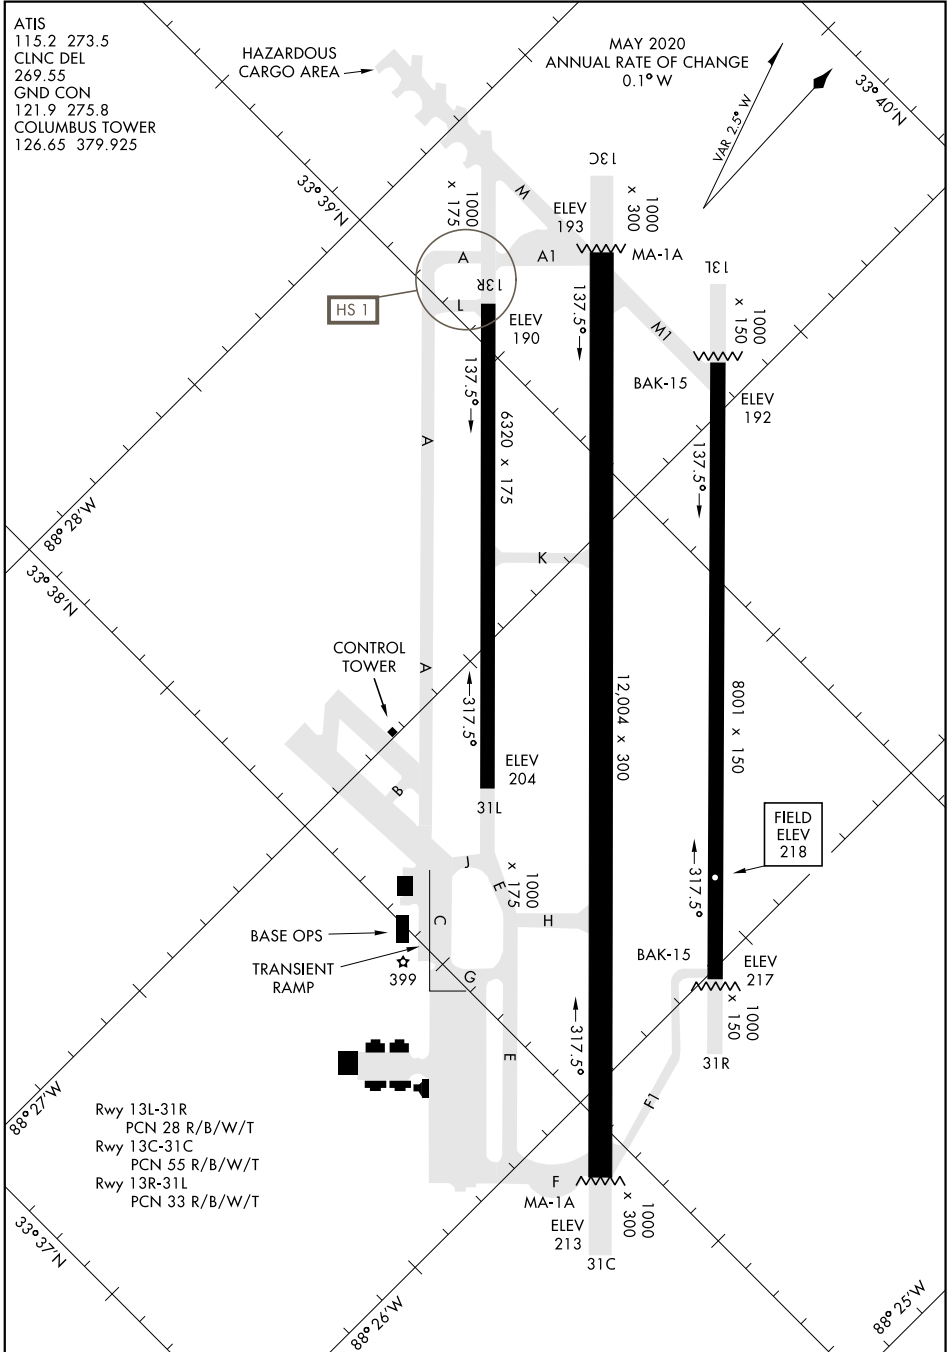

AIRPORT DIAGRAM

AFD-91 [USAF]

COLUMBUS AFB (KCBM)

COLUMBUS, MISSISSIPPI

ATIS
 115.2 273.5
 CLNC DEL
 269.55
 GND CON
 121.9 275.8
 COLUMBUS TOWER
 126.65 379.925

HAZARDOUS
CARGO AREA

MAY 2020
 ANNUAL RATE OF CHANGE
 0.1° W

SC-4, 09 SEP 2021 to 07 OCT 2021

SC-4, 09 SEP 2021 to 07 OCT 2021

AIRPORT DIAGRAM

COLUMBUS, MISSISSIPPI
COLUMBUS AFB (KCBM)