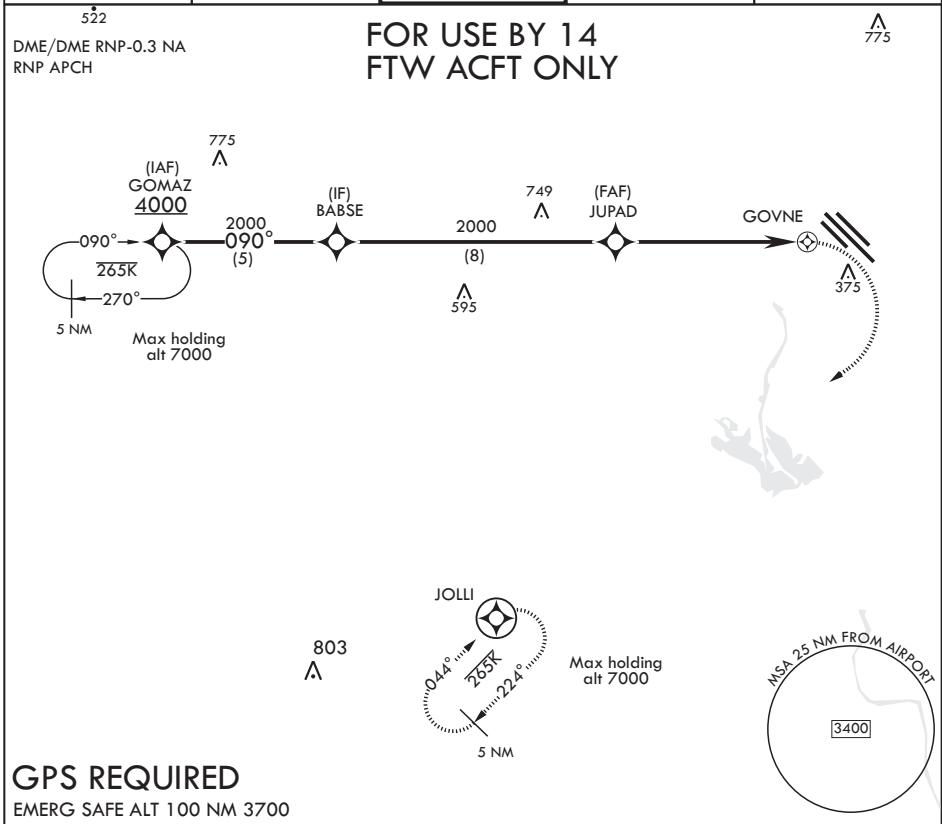

APCH CRS 090°	Rwy Idg TDZE Arpt Elev	N/A N/A 218
-------------------------	------------------------------	--------------------------

AL-91 (USAF)

COLUMBUS AFB (KCBM)

▽ MISSED APPROACH: Climbing right turn to 3000 direct JOLLI and hold or as directed by ATIS.

ATIS 115.2 273.5	APP CON 126.075 239.25 N 134.55 350.3 SE 135.6 323.275 SW	TOWER 126.65 379.925	GND CON 121.9 275.8	CLNC DEL 269.55
----------------------------	---	--------------------------------	-------------------------------	---------------------------

GPS REQUIRED

EMERG SAFE ALT 100 NM 3700

SC-4, 09 SEP 2021 to 07 OCT 2021

SC-4, 09 SEP 2021 to 07 OCT 2021