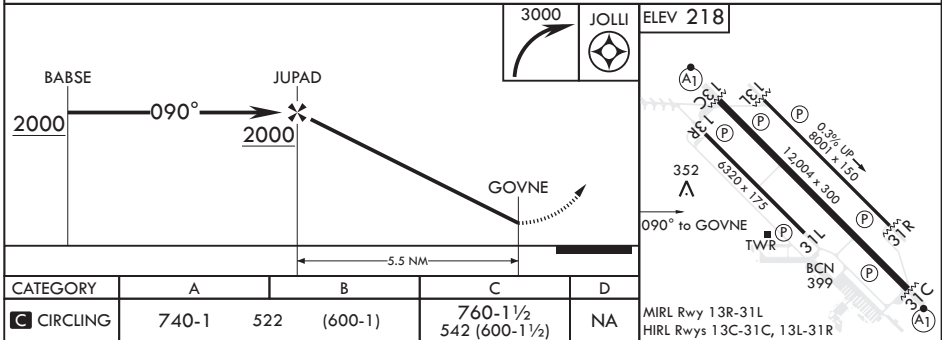

APCH CRS 090°	Rwy Idg TDZE Arpt Elev	N/A N/A 218
-------------------------	------------------------------	--------------------------

AL-91 (USAF)

COLUMBUS AFB (KCBM)

▽ MISSED APPROACH: Climbing right turn to 3000 direct JOLLI and hold or as directed by ATIS.

ATIS 115.2 273.5	APP CON 126.075 239.25 N 134.55 350.3 SE 135.6 323.275 SW	TOWER 126.65 379.925	GND CON 121.9 275.8	CLNC DEL 269.55
----------------------------	---	--------------------------------	-------------------------------	---------------------------

GPS REQUIRED

EMERG SAFE ALT 100 NM 3700

SC-4, 09 SEP 2021 to 07 OCT 2021

SC-4, 09 SEP 2021 to 07 OCT 2021