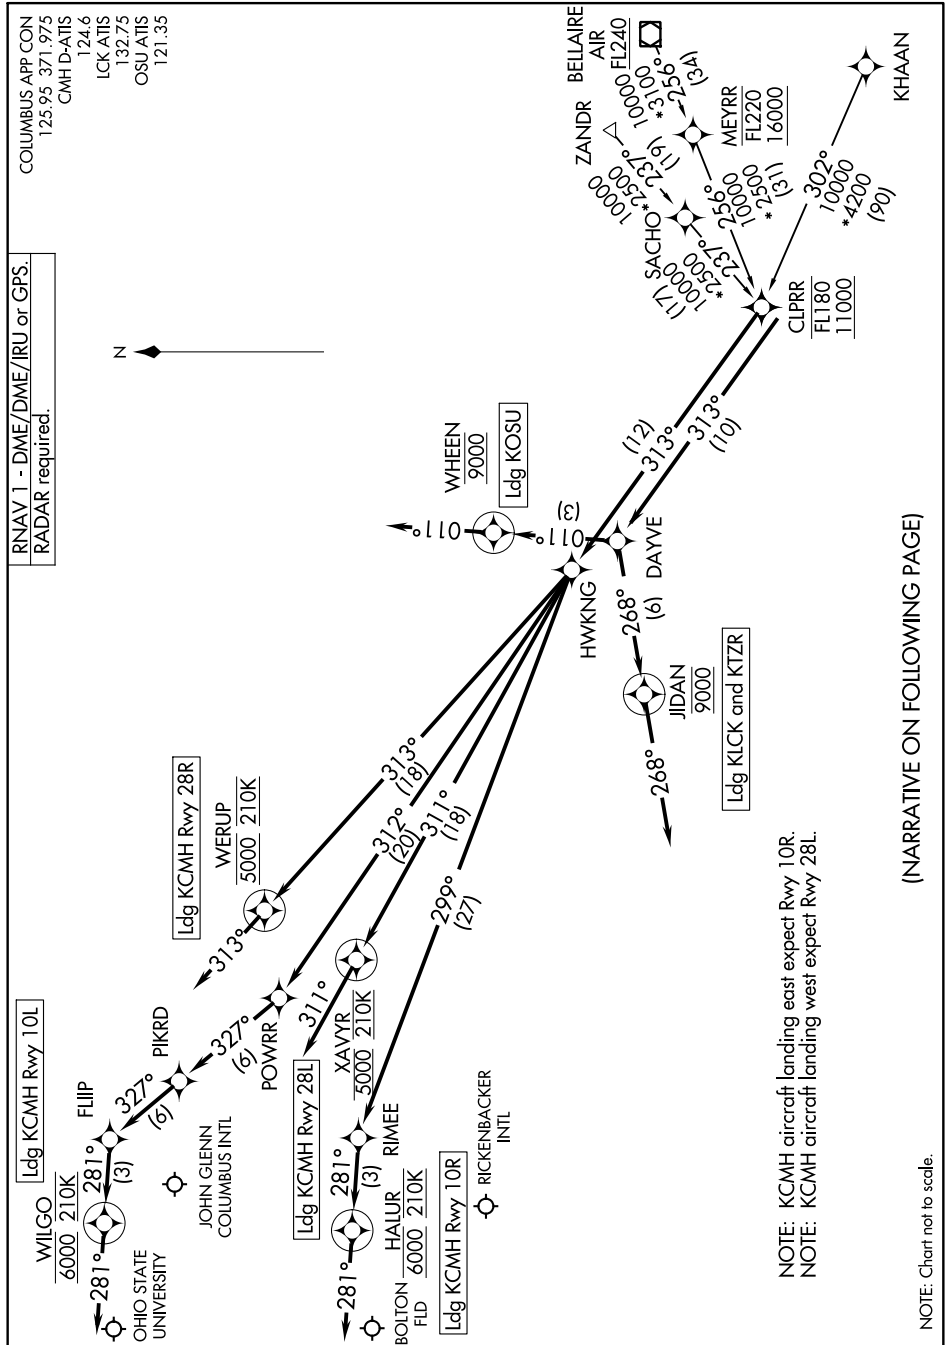

CLPRR ONE ARRIVAL (RNAV)

COLUMBUS, OHIO

EC-2, 09 SEP 2021 to 07 OCT 2021

CLPRR ONE ARRIVAL (RNAV)

COLUMBUS, OHIO

(NARRATIVE ON FOLLOWING PAGE)

EC-2, 09 SEP 2021 to 07 OCT 2021