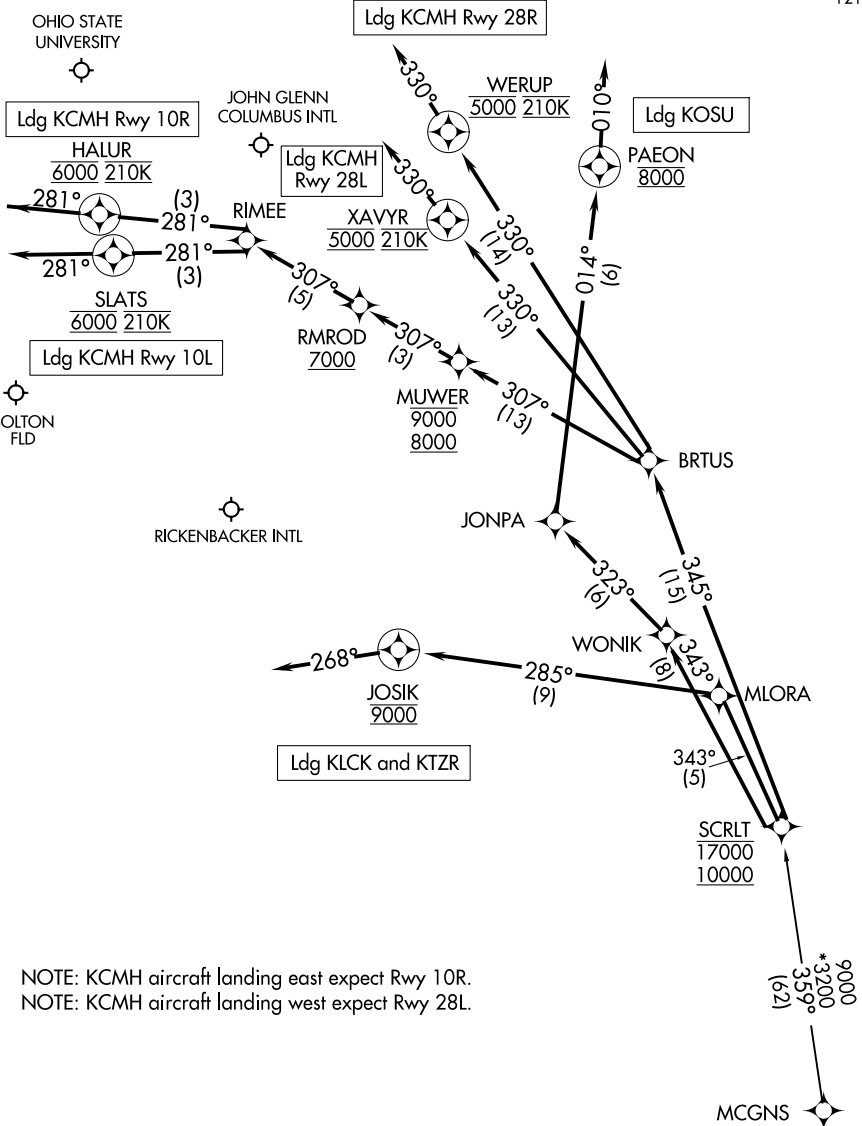

SCRLT ONE ARRIVAL (RNAV)

COLUMBUS, OHIO

RNAV 1 - DME/DME/IRU or GPS.
RADAR required.

COLUMBUS APP CON
125.95 371.975
CMH D-ATIS
124.6
LCK ATIS
132.75
OSU ATIS
121.35

EC-2, 09 SEP 2021 to 07 OCT 2021

EC-2, 09 SEP 2021 to 07 OCT 2021

NOTE: KCMH aircraft landing east expect Rwy 10R.
NOTE: KCMH aircraft landing west expect Rwy 28L.

(NARRATIVE ON FOLLOWING PAGE)

NOTE: Chart not to scale.

SCRLT ONE ARRIVAL (RNAV)

COLUMBUS, OHIO