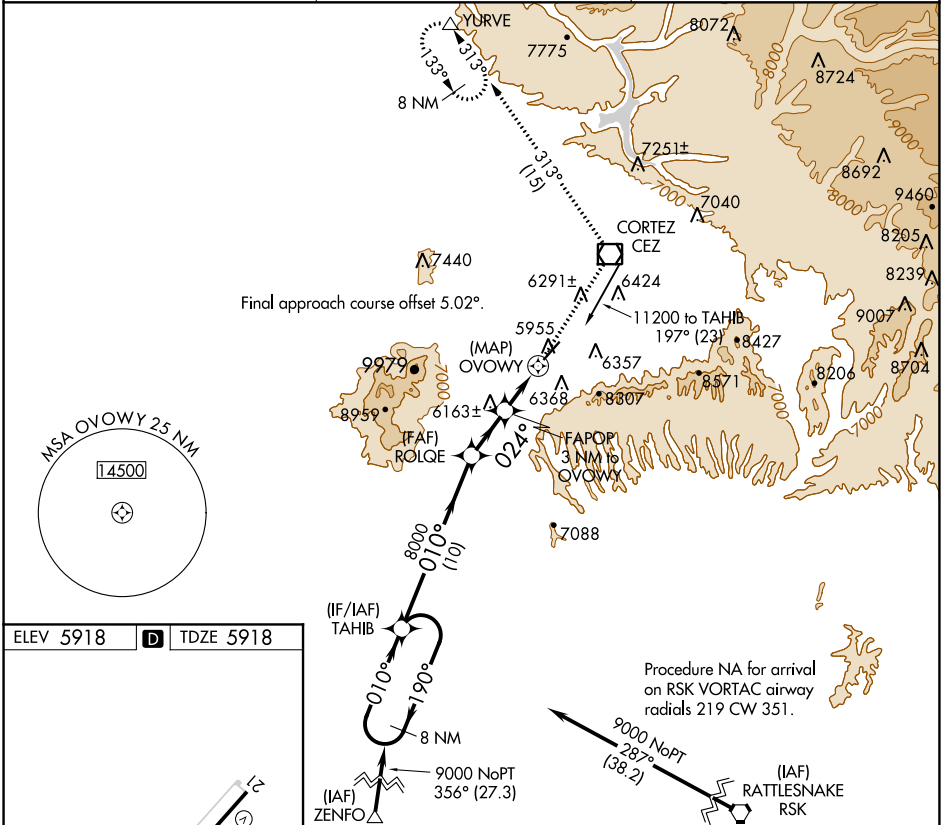

APP CRS	Rwy Idg	7205
024°	TDZE	5918
	Apt Elev	5918

RNAV (GPS) RWY 3

CORTEZ MUNI (CEZ)

RNP APCH.

▽
▲ Rwy 3 helicopter visibility reduction below ¾ SM NA.

MISSED APPROACH: Climb to 9800 direct CEZ VOR/DME and on track 313° to YURVE and hold.

ASOS 135.625	DENVER CENTER 118.575 348.7	UNICOM 122.8 (CTAF) 0
------------------------	---------------------------------------	---------------------------------

CATEGORY	A	B	C	D
LNAV MDA	6440-1	522 (600-1)	6440-1½	522 (600-1½)

SW-1, 09 SEP 2021 to 07 OCT 2021

SW-1, 09 SEP 2021 to 07 OCT 2021