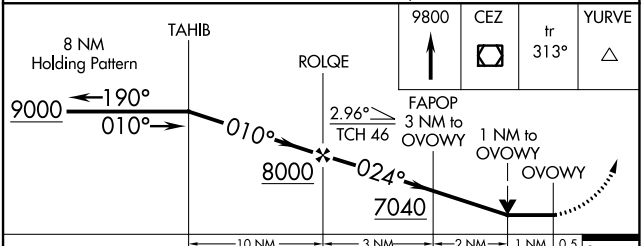

APP CRS	Rwy Idg	7205
024°	TDZE	5918
	Apt Elev	5918

RNAV (GPS) RWY 3

CORTEZ MUNI (CEZ)

RNP APCH.

▽
▲ Rwy 3 helicopter visibility reduction below ¾ SM NA.

MISSED APPROACH: Climb to 9800 direct CEZ VOR/DME and on track 313° to YURVE and hold.

ASOS 135.625	DENVER CENTER 118.575 348.7	UNICOM 122.8 (CTAF) 0

CATEGORY	A	B	C	D
LNAV MDA	6440-1	522 (600-1)	6440-1½	522 (600-1½)

SW-1, 09 SEP 2021 to 07 OCT 2021

SW-1, 09 SEP 2021 to 07 OCT 2021