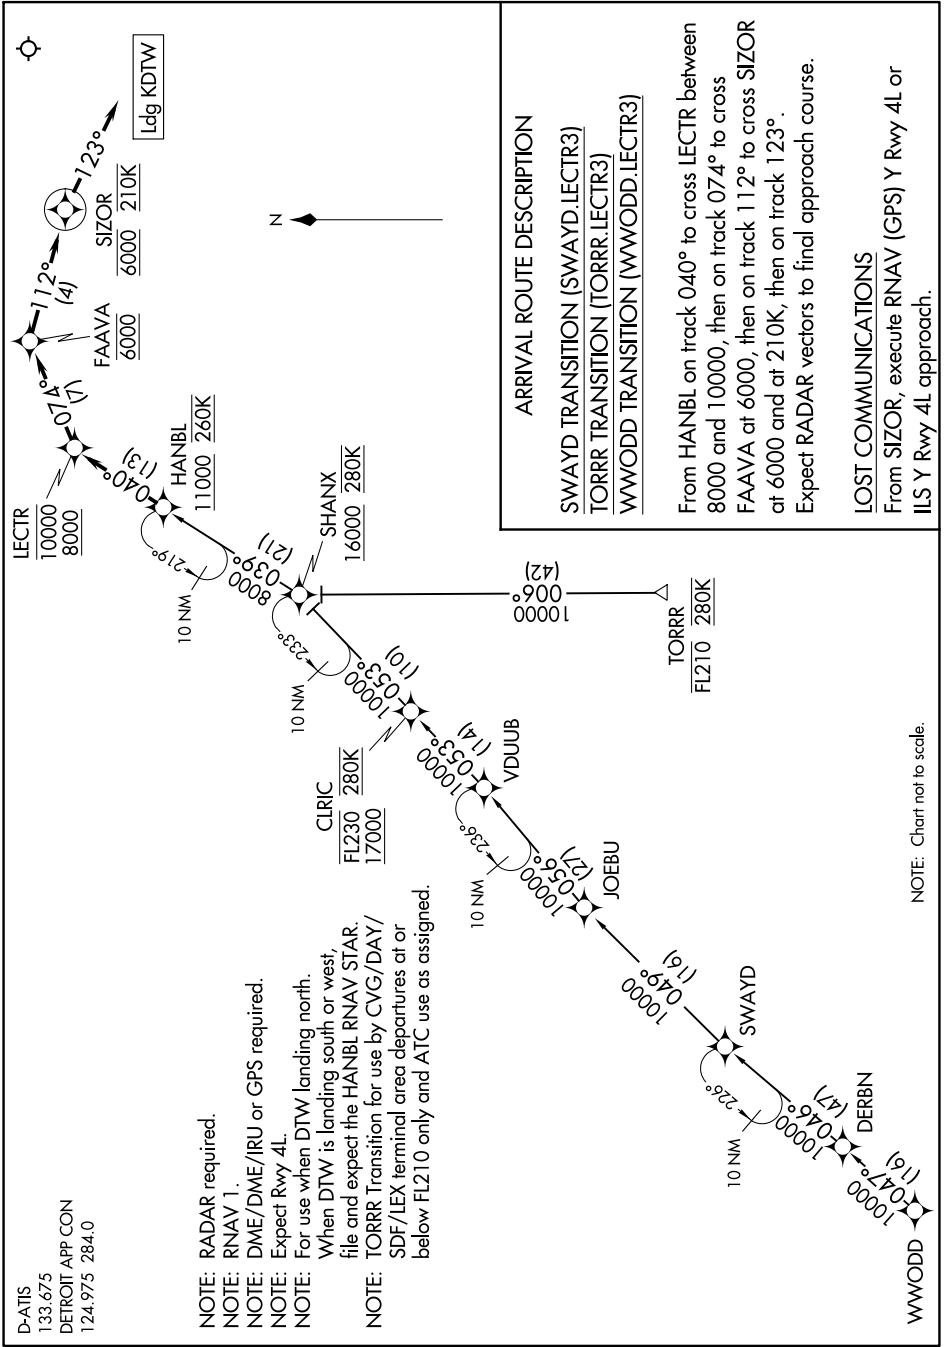

EC-1, 09 SEP 2021 to 07 OCT 2021

D-ATIS
133.675
DETROIT APP CON
124.975 284.0

- NOTE: RADAR required.
- NOTE: RNAV 1.
- NOTE: DME/DME/IRU or GPS required.
- NOTE: Expect Rwy 4L.
- NOTE: For use when DTW landing north.
When DTW is landing south or west, file and expect the HANBL RNAV STAR.
- NOTE: TORR Transition for use by CVG/DAY/SDF/LEX terminal area departures at or below FL210 only and ATC use as assigned.

NOTE: Chart not to scale.

EC-1, 09 SEP 2021 to 07 OCT 2021