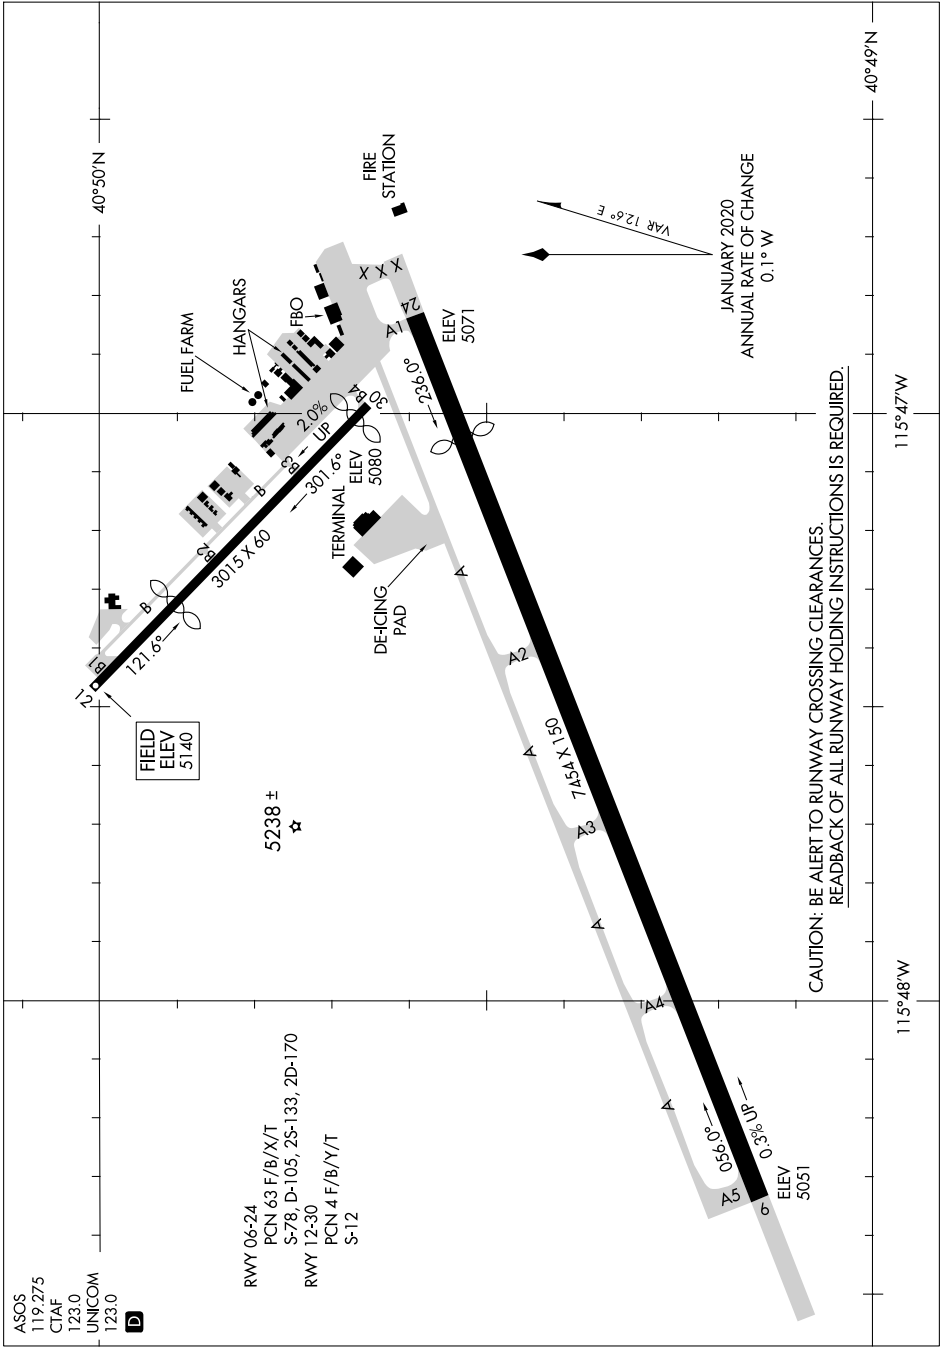

AIRPORT DIAGRAM

AL-129 (FAA)

ELKO RGNL (EKO)

ELKO, NEVADA

SW-4, 09 SEP 2021 to 07 OCT 2021

ASOS 119.275
CTAF 123.0
UNICOM 123.0

D

RWY 06-24
PCN 63 F/B/X/T
S-78, D-105, 2S-133, 2D-170

RWY 12-30
PCN 4 F/B/Y/T
S-12

AIRPORT DIAGRAM

ELKO, NEVADA

ELKO RGNL (EKO)

SW-4, 09 SEP 2021 to 07 OCT 2021