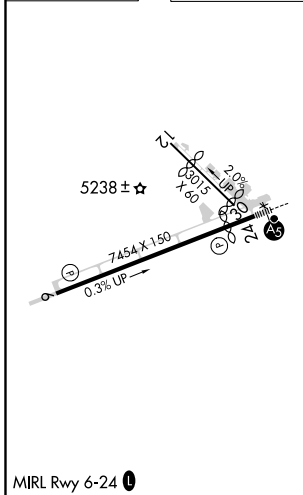

APP CRS 248°	Rwy Idg 6418
	TDZE 5064
	Apt Elev 5140

RNAV (GPS) RWY 24

ELKO RGNL (EKO)

RNP APCH.	MALSRR	MISSED APPROACH: Climb to 10000 direct SAZTO and hold, continue climb-in-hold to 10000.
▼ ▲	AS	
Note table does not apply to Cats C/D. Circling Rwy 24 NA at night. Rwy 24 helicopter visibility reduction below 3/4 SM NA.		

ASOS 119.275	SALT LAKE CENTER 132.25 338.35	UNICOM 123.0 (CTAF) 0
------------------------	--	---------------------------------

ELEV 5140	D TDZE 5064
-----------	--------------------

CATEGORY	A	B	C	D
LNNAV MDA	6260-3/4 1196 (1200-3/4)	6260-1 1196 (1200-1)	6260-3 1196 (1200-3)	1196 (1200-3)
C CIRCLING	6260-1 1/4 1120 (1200-1 1/4)	6260-1 1/2 1120 (1200-1 1/2)	6640-3 1500 (1500-3)	6960-3 1820 (1900-3)