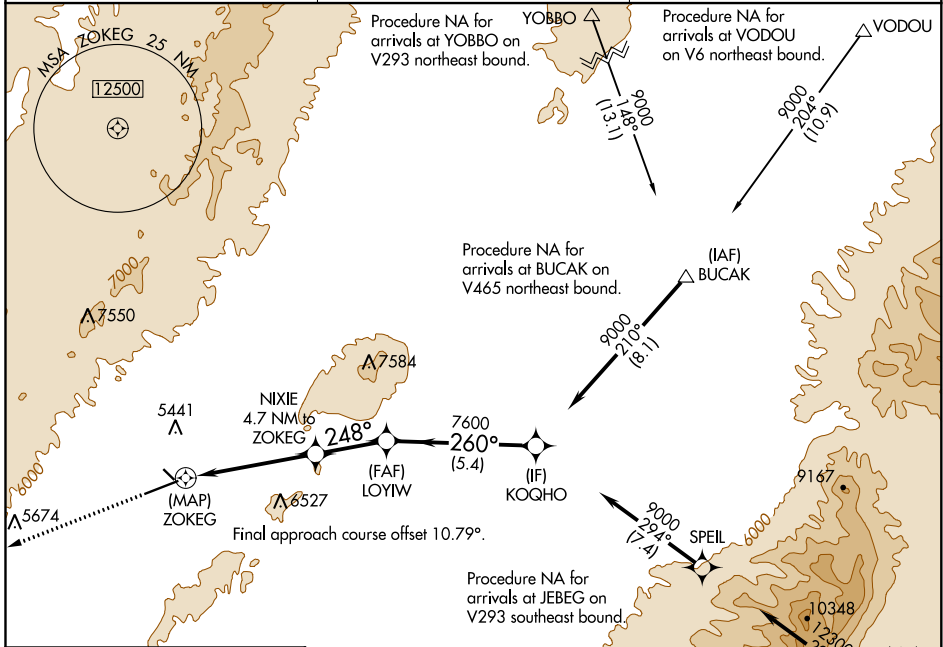

APP CRS 248°	Rwy Idg 6418
	TDZE 5064
	Apt Elev 5140

RNAV (GPS) RWY 24

ELKO RGNL (EKO)

RNP APCH.	MALSRR	MISSED APPROACH: Climb to 10000 direct SAZTO and hold, continue climb-in-hold to 10000.
▼ ▲	AS	
Note table does not apply to Cats C/D. Circling Rwy 24 NA at night. Rwy 24 helicopter visibility reduction below 3/4 SM NA.		

ASOS 119.275	SALT LAKE CENTER 132.25 338.35	UNICOM 123.0 (CTAF) 0
------------------------	--	---------------------------------

ELEV 5140	D TDZE 5064
-----------	--------------------

CATEGORY	A	B	C	D
LNNAV MDA	6260-3/4 1196 (1200-3/4)	6260-1 1196 (1200-1)	6260-3 1196 (1200-3)	1196 (1200-3)
C CIRCLING	6260-1 1/4 1120 (1200-1 1/4)	6260-1 1/2 1120 (1200-1 1/2)	6640-3 1500 (1500-3)	6960-3 1820 (1900-3)

SW-4, 09 SEP 2021 to 07 OCT 2021

SW-4, 09 SEP 2021 to 07 OCT 2021