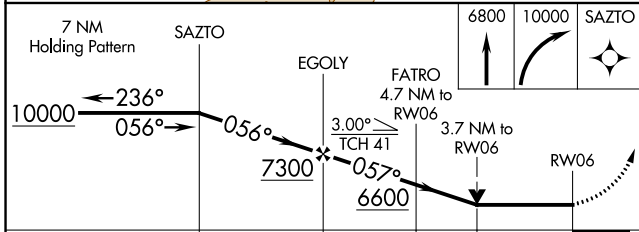

APP CRS	Rwy Idg	7217
057°	TDZE	5051
	Apt Elev	5140

RNAV (GPS) RWY 6

ELKO RGNL (EKO)

RNP APCH.	MISSED APPROACH: Climb to 6800 then climbing right turn to 10000 direct SAZTO and hold, continue climb-in-hold to 10000.
<p>▼ Circling Rwy 24 NA at night.</p> <p>▲ Rwy 6 helicopter visibility reduction below 3/4 SM NA.</p>	

ASOS 119.275	SALT LAKE CENTER 132.25 338.35	UNICOM 123.0 (CTAF) 0
------------------------	--	---------------------------------

ELEV 5140	D TDZE 5051
-----------	--------------------

CATEGORY	A	B	C	D
LNNAV MDA	6280-1¼ 1229 (1200-1¼)	6280-1½ 1229 (1200-1½)	6280-3	1229 (1200-3)
C CIRCLING	6280-1¼ 1140 (1200-1¼)	6280-1½ 1140 (1200-1½)	6640-3 1500 (1500-3)	6960-3 1820 (1900-3)