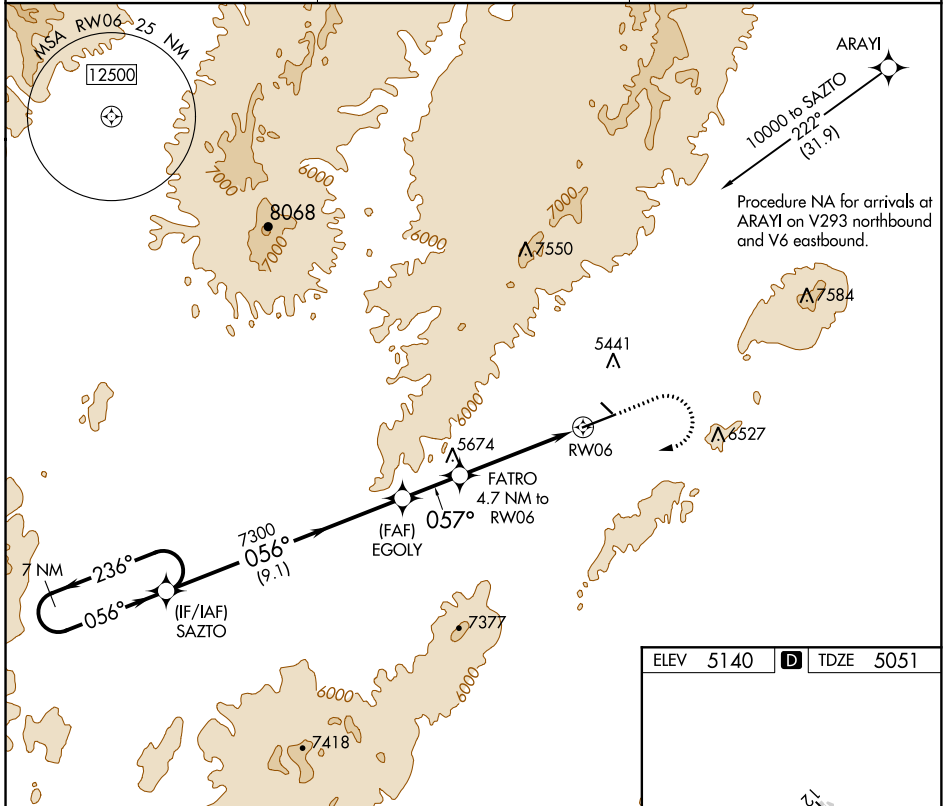

APP CRS	Rwy Idg	7217
057°	TDZE	5051
	Apt Elev	5140

RNAV (GPS) RWY 6

ELKO RGNL (EKO)

RNP APCH.	MISSED APPROACH: Climb to 6800 then climbing right turn to 10000 direct SAZTO and hold, continue climb-in-hold to 10000.
<p>▼ Circling Rwy 24 NA at night.</p> <p>▲ Rwy 6 helicopter visibility reduction below 3/4 SM NA.</p>	

ASOS 119.275	SALT LAKE CENTER 132.25 338.35	UNICOM 123.0 (CTAF) 0
------------------------	--	---------------------------------

ELEV 5140	D TDZE 5051
-----------	--------------------

CATEGORY	A	B	C	D
LNNAV MDA	6280-1¼ 1229 (1200-1¼)	6280-1½ 1229 (1200-1½)	6280-3	1229 (1200-3)
C CIRCLING	6280-1¼ 1140 (1200-1¼)	6280-1½ 1140 (1200-1½)	6640-3 1500 (1500-3)	6960-3 1820 (1900-3)

MIRL Rwy 6-24 **0**

SW-4, 09 SEP 2021 to 07 OCT 2021

SW-4, 09 SEP 2021 to 07 OCT 2021