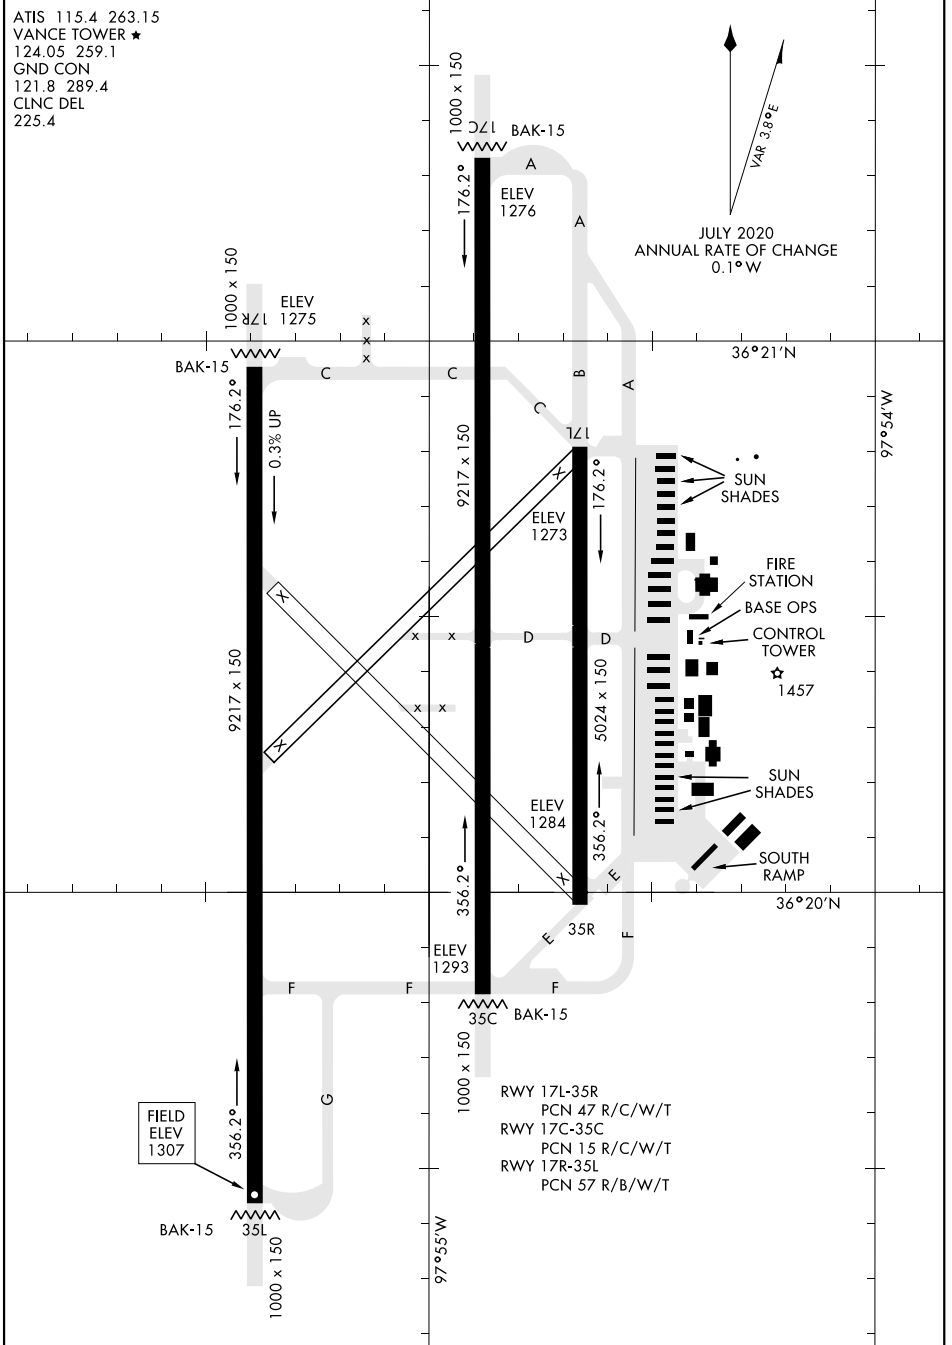

AIRPORT DIAGRAM

AFD-135 [USAF]

VANCE AFB (KEND)

ENID, OKLAHOMA

ATIS 115.4 263.15
 VANCE TOWER ★
 124.05 259.1
 GND CON
 121.8 289.4
 CLNC DEL
 225.4

SC-1, 09 SEP 2021 to 07 OCT 2021

SC-1, 09 SEP 2021 to 07 OCT 2021

AIRPORT DIAGRAM

ENID, OKLAHOMA

VANCE AFB (KEND)