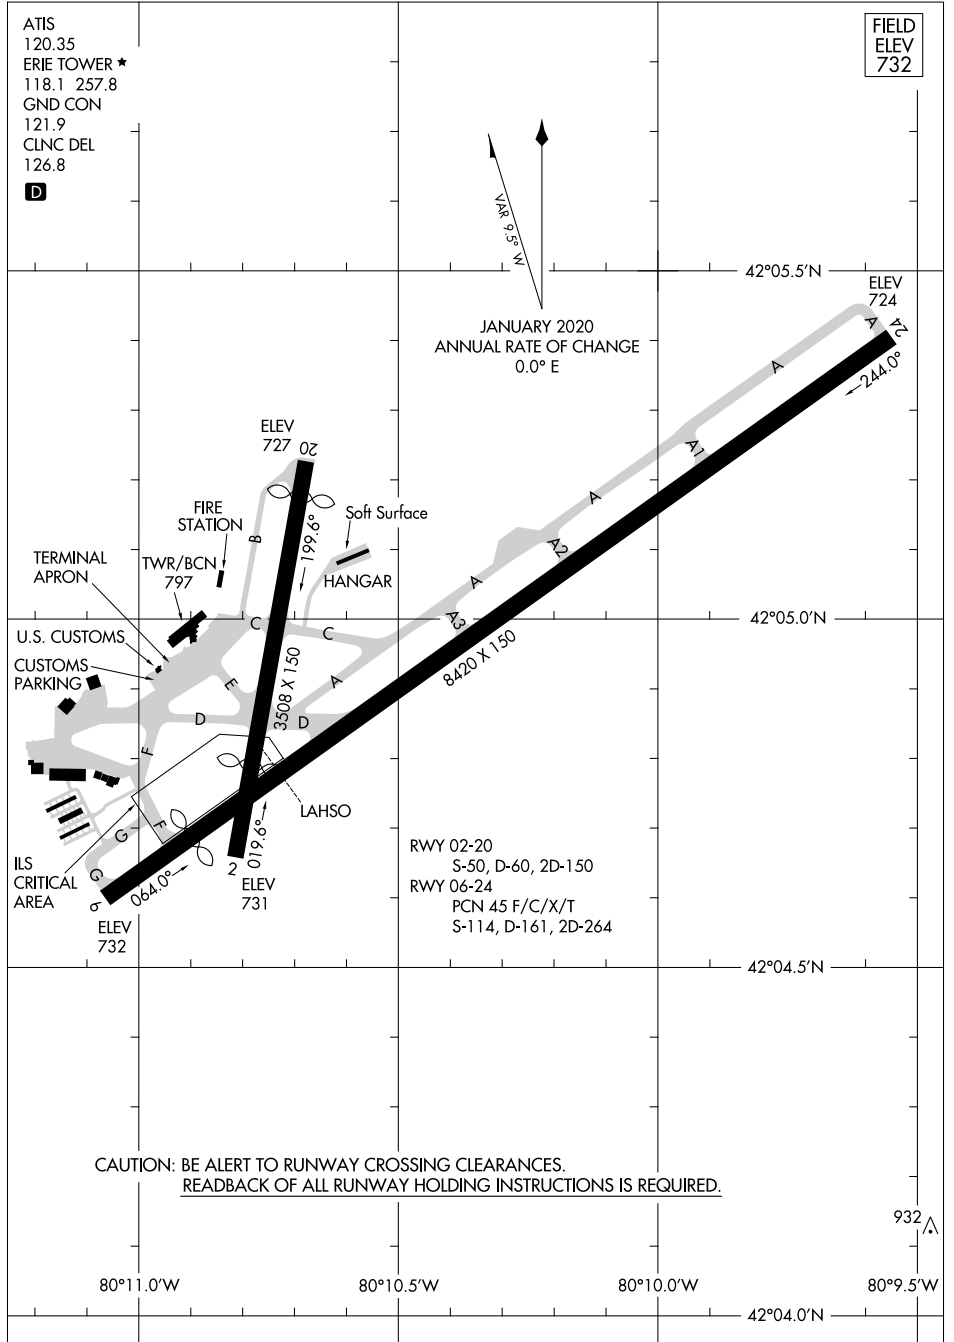

21112

AIRPORT DIAGRAM

AL-139 (FAA)

ERIE INTL/TOM RIDGE FLD (ERI)
ERIE, PENNSYLVANIA

NE-4, 09 SEP 2021 to 07 OCT 2021

NE-4, 09 SEP 2021 to 07 OCT 2021

AIRPORT DIAGRAM

21112