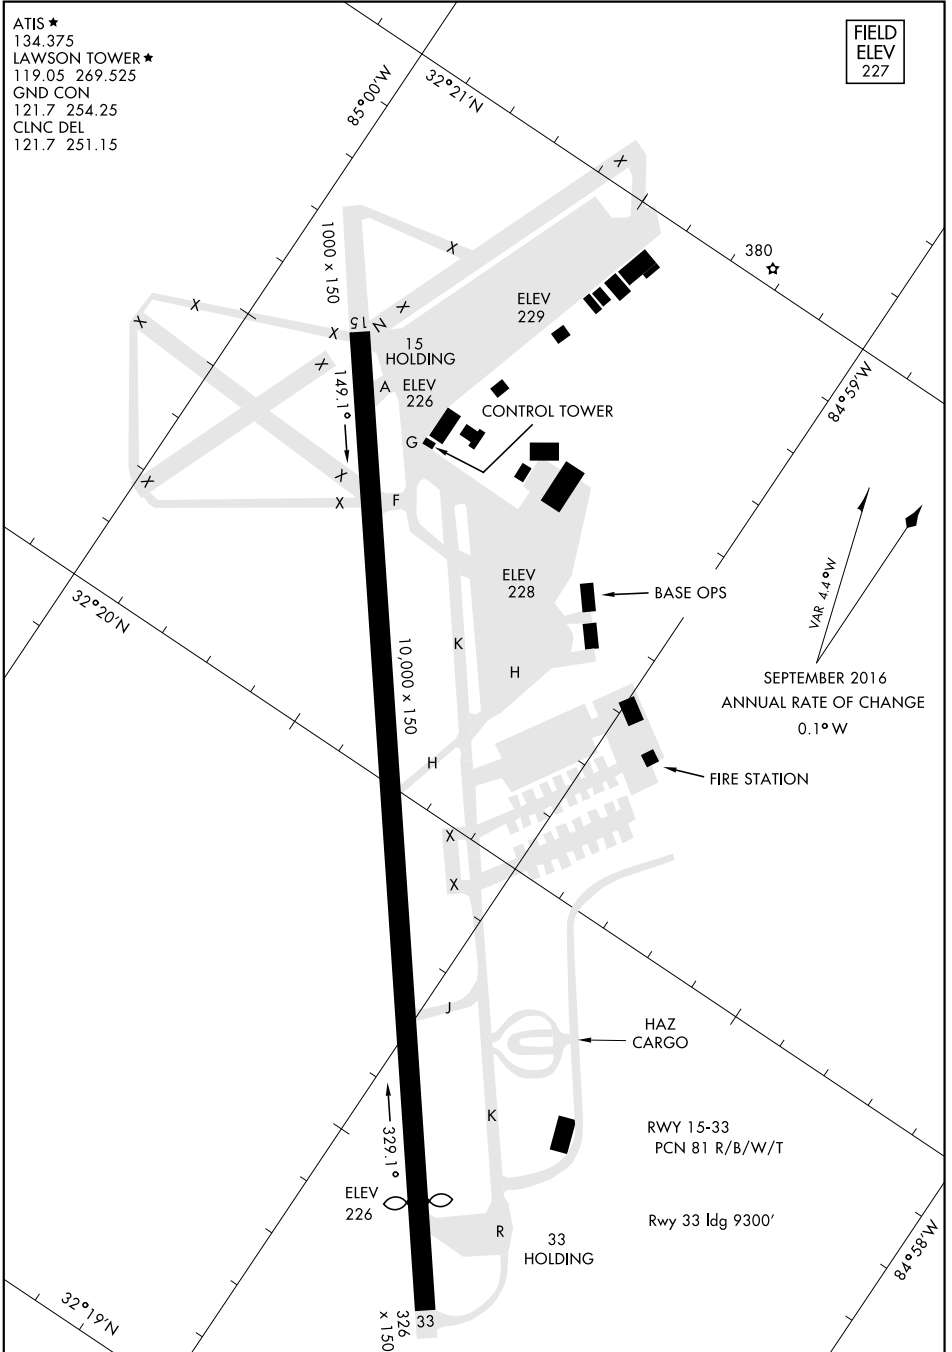

AIRPORT DIAGRAM

ATIS ★
 134.375
 LAWSON TOWER ★
 119.05 269.525
 GND CON
 121.7 254.25
 CLNC DEL
 121.7 251.15

FIELD
 ELEV
 227

SE-4, 09 SEP 2021 to 07 OCT 2021

SE-4, 09 SEP 2021 to 07 OCT 2021

AIRPORT DIAGRAM