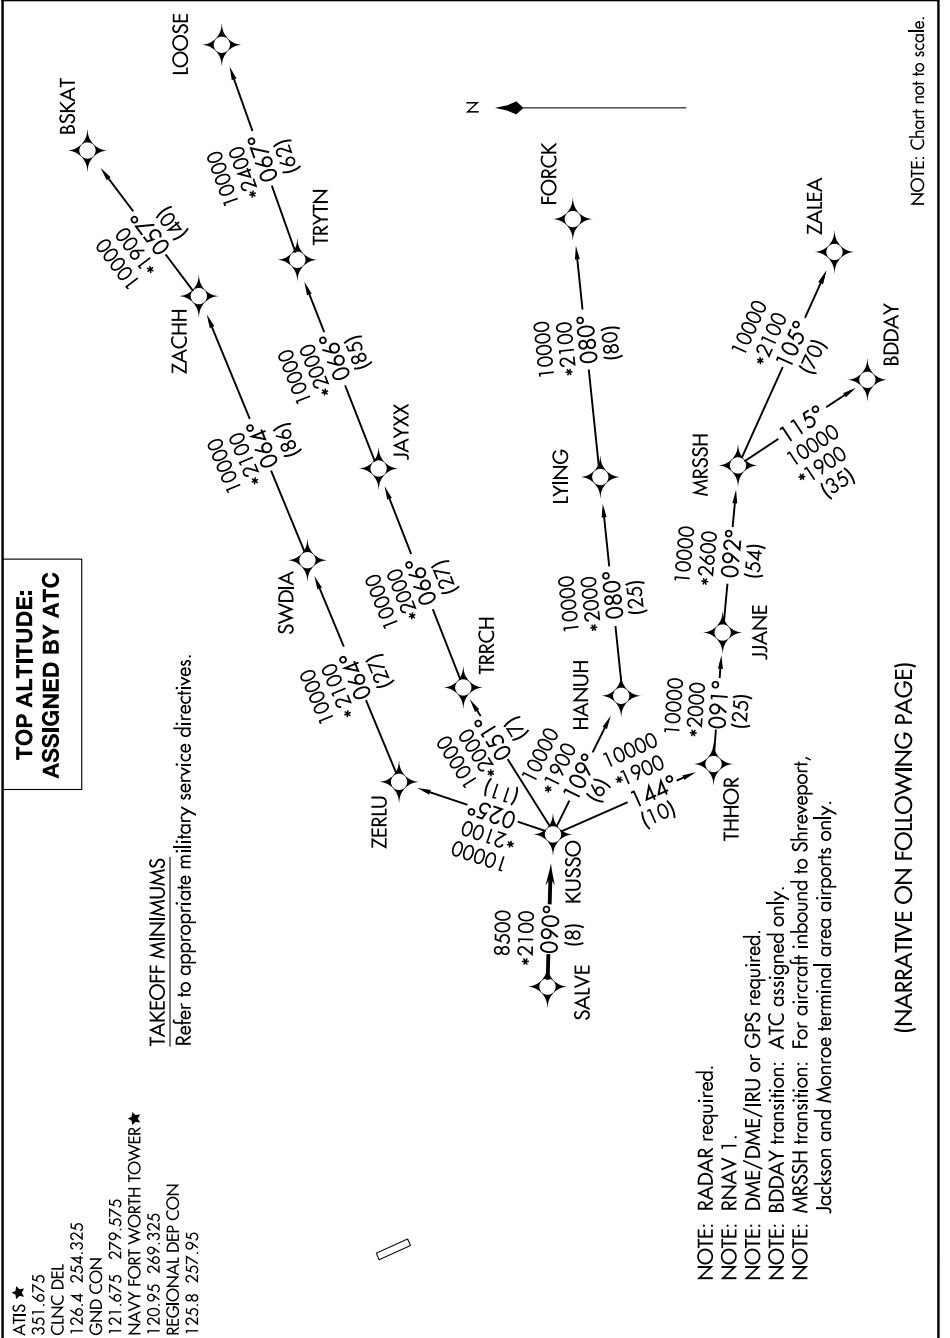

KUSSO EIGHT DEPARTURE (RNAV)

FORT WORTH, TEXAS

SC-2, 09 SEP 2021 to 07 OCT 2021

TOP ALTITUDE: ASSIGNED BY ATC

TAKEOFF MINIMUMS

Refer to appropriate military service directives.

- ATIS ★
- 351.675
- CLNC DEL
- 126.4 254.325
- GND CON
- 121.675 279.575
- NAVY FORT WORTH TOWER ★
- 120.95 269.325
- REGIONAL DEP CON
- 125.8 257.95

KUSSO EIGHT DEPARTURE (RNAV)

(KUSSO8.KUSSO) 17JUN21

- NOTE: RADAR required.
- NOTE: RNAV 1.
- NOTE: DME/DME/IRU or GPS required.
- NOTE: BDDAY transition: ATC assigned only.
- NOTE: MRSSH transition: For aircraft inbound to Shreveport, Jackson and Monroe terminal area airports only.

(NARRATIVE ON FOLLOWING PAGE)

NOTE: Chart not to scale.

SC-2, 09 SEP 2021 to 07 OCT 2021