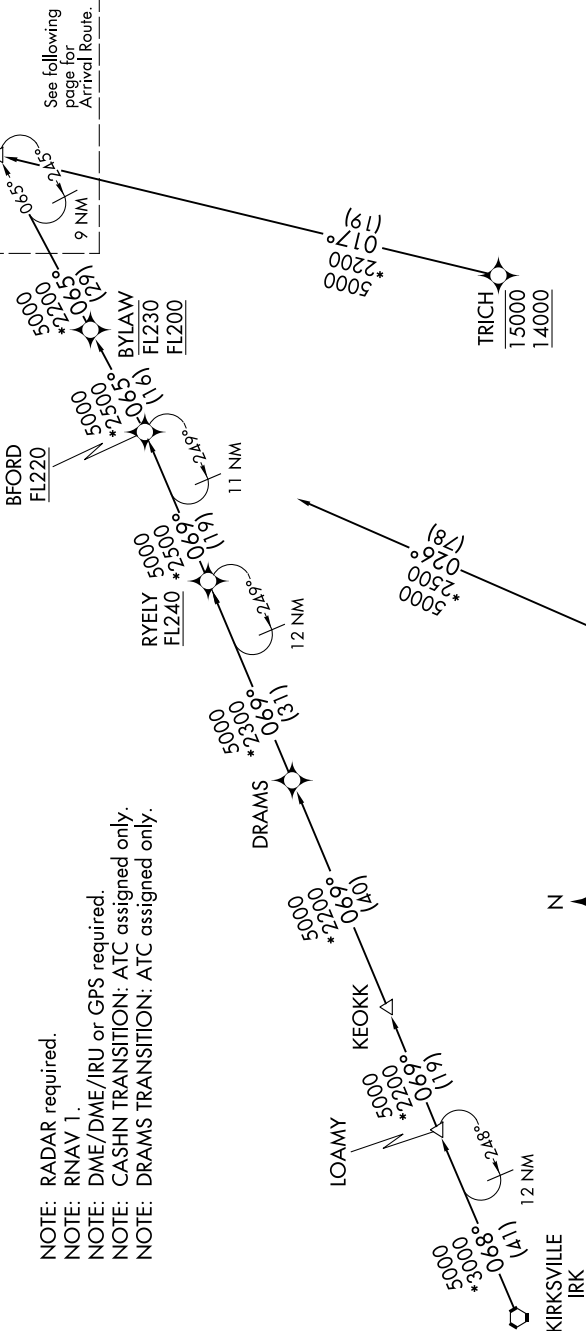

BENKY SIX ARRIVAL (RNAV) Transition Routes

EC-3, 09 SEP 2021 to 07 OCT 2021

CHICAGO APP CON
119.0 292.125
D-ATIS
135.4 282.225

- NOTE: RADAR required.
- NOTE: RNAV 1.
- NOTE: DME/DME/IRU or GPS required.
- NOTE: CASHN TRANSITION: ATC assigned only.
- NOTE: DRAMS TRANSITION: ATC assigned only.

- BFORD TRANSITION (BFORD.BENKY6):
- BYLAW TRANSITION (BYLAW.BENKY6):
- CASHN TRANSITION (CASHN.BENKY6):
- DRAMS TRANSITION (DRAMS.BENKY6):
- KIRKSVILLE TRANSITION (IRK.BENKY6):
- LOAMY TRANSITION (LOAMY.BENKY6):
- TRICH TRANSITION (TRICH.BENKY6):

(CONTINUED ON FOLLOWING PAGE)

NOTE: Chart not to scale.