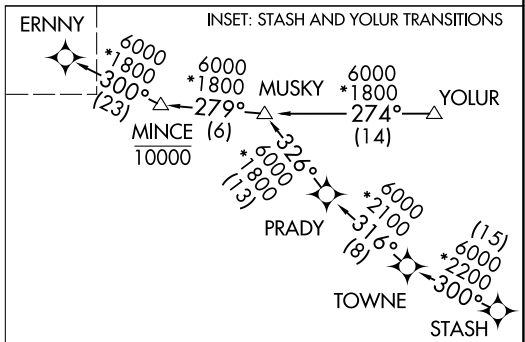

NOTE: Chart not to scale.

See following page for Arrival Routes.

ERNNY SEVEN ARRIVAL (RNAV) Transition Routes