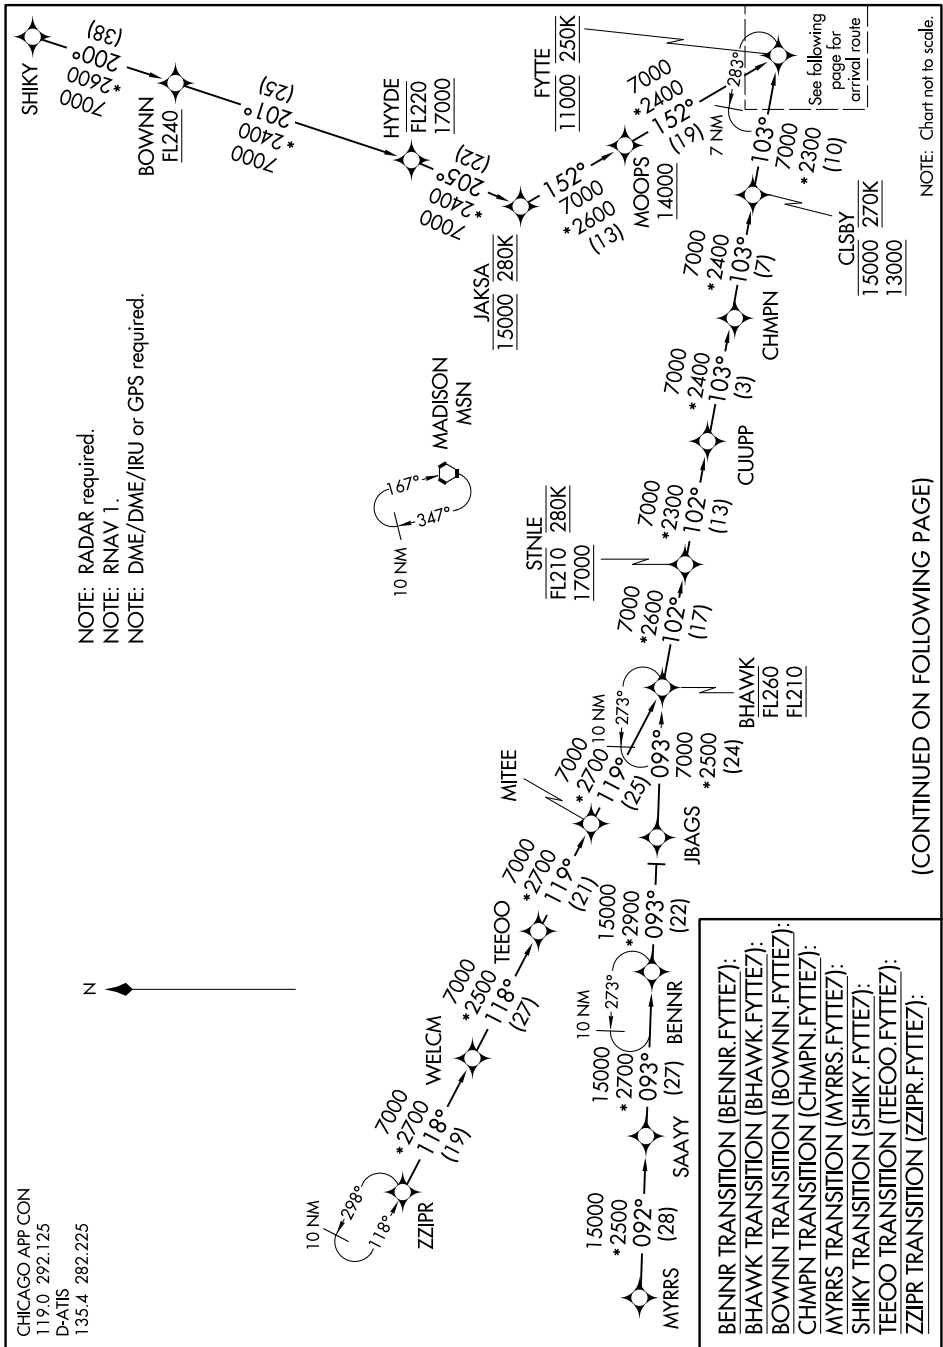

FYTTE SEVEN ARRIVAL (RNAV) Transition Routes

CHICAGO O'HARE INTL (ORD)
CHICAGO, ILLINOIS

EC-3, 09 SEP 2021 to 07 OCT 2021

CHICAGO APP CON
119.0 292.125
D-ATIS
135.4 282.225

NOTE: RADAR required.
NOTE: RNAV 1.
NOTE: DME/DME/IRU or GPS required.

(CONTINUED ON FOLLOWING PAGE)

NOTE: Chart not to scale.