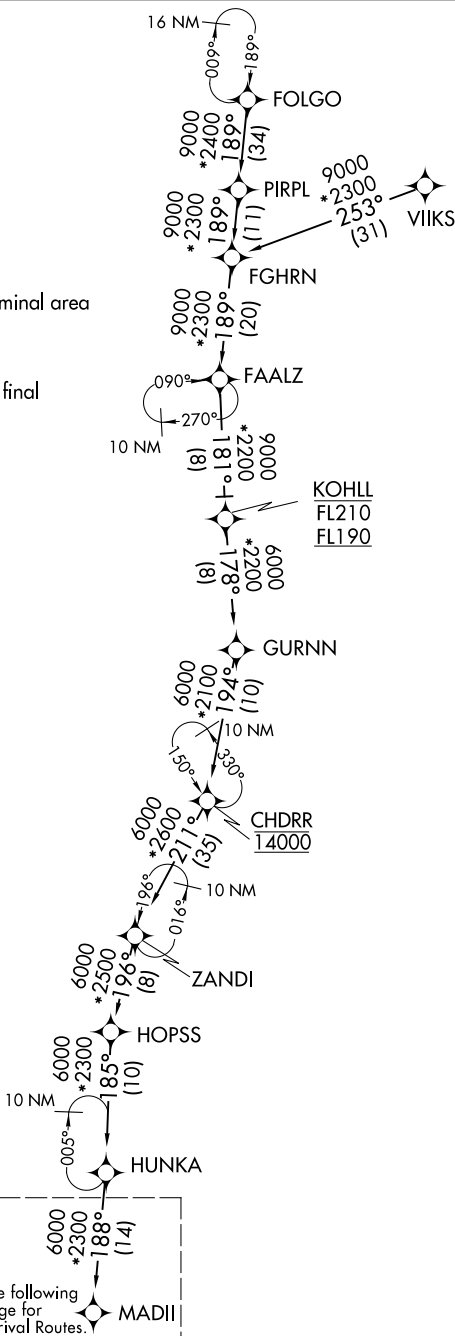

MADII SIX ARRIVAL (RNAV) Transition Routes

CHICAGO O'HARE INTL (ORD)  
CHICAGO, ILLINOIS

CHICAGO APP CON  
119.0 292.125  
D-ATIS  
135.4 282.225

- NOTE: RADAR required.
- NOTE: RNAV 1.
- NOTE: DME/DME/IRU or GPS required.
- NOTE: ZANDI Enroute transition: For Milwaukee terminal area departures only.
- NOTE: VIIKS Enroute transition: ATC assigned only.
- NOTE: ORD Landing east: Expect RADAR vectors to final approach course after MADII.

- CHDRR TRANSITION (CHDRR.MADII6):
- FAALZ TRANSITION (FAALZ.MADII6):
- FGHRN TRANSITION (FGHRN.MADII6):
- FOLGO TRANSITION (FOLGO.MADII6):
- KOHLL TRANSITION (KOHLL.MADII6):
- PIRPL TRANSITION (PIRPL.MADII6):
- VIIKS TRANSITION (VIIKS.MADII6):
- ZANDI TRANSITION (ZANDI.MADII6):

EC-3, 09 SEP 2021 to 07 OCT 2021

EC-3, 09 SEP 2021 to 07 OCT 2021

(CONTINUED ON FOLLOWING PAGE)

NOTE: Chart not to scale.

See following page for Arrival Routes.