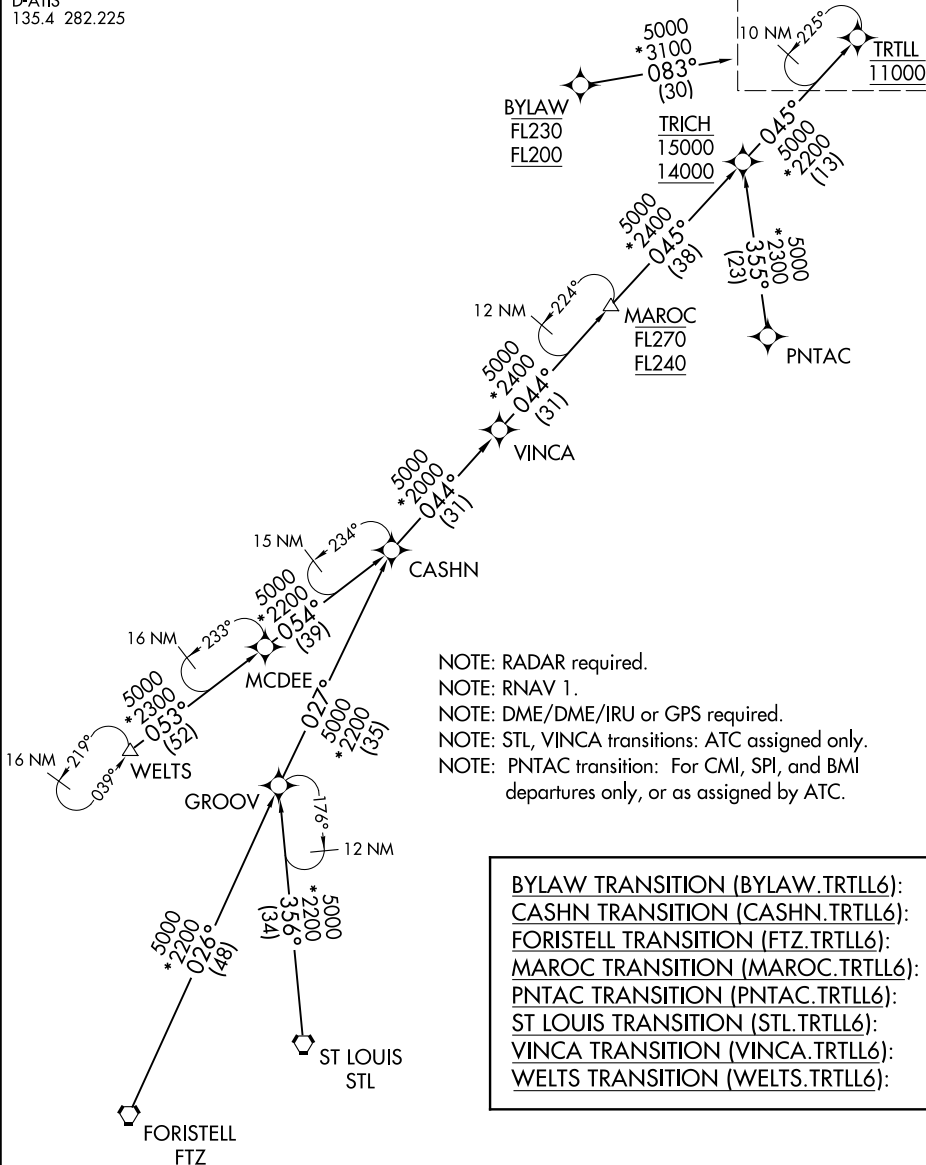

TRTLL SIX ARRIVAL (RNAV) Transition Routes

CHICAGO APP CON
119.0 292.125
D-ATIS
135.4 282.225

See following page for
Arrival Routes

- NOTE: RADAR required.
- NOTE: RNAV 1.
- NOTE: DME/DME/IRU or GPS required.
- NOTE: STL, VINCA transitions: ATC assigned only.
- NOTE: PNTAC transition: For CMI, SPI, and BMI departures only, or as assigned by ATC.

BYLAW TRANSITION (BYLAW.TRTLL6):
CASHN TRANSITION (CASHN.TRTLL6):
FORISTELL TRANSITION (FTZ.TRTLL6):
MAROC TRANSITION (MAROC.TRTLL6):
PNTAC TRANSITION (PNTAC.TRTLL6):
ST LOUIS TRANSITION (STL.TRTLL6):
VINCA TRANSITION (VINCA.TRTLL6):
WELTS TRANSITION (WELTS.TRTLL6):

(CONTINUED ON FOLLOWING PAGE)

NOTE: Chart not to scale.

EC-3, 09 SEP 2021 to 07 OCT 2021

EC-3, 09 SEP 2021 to 07 OCT 2021