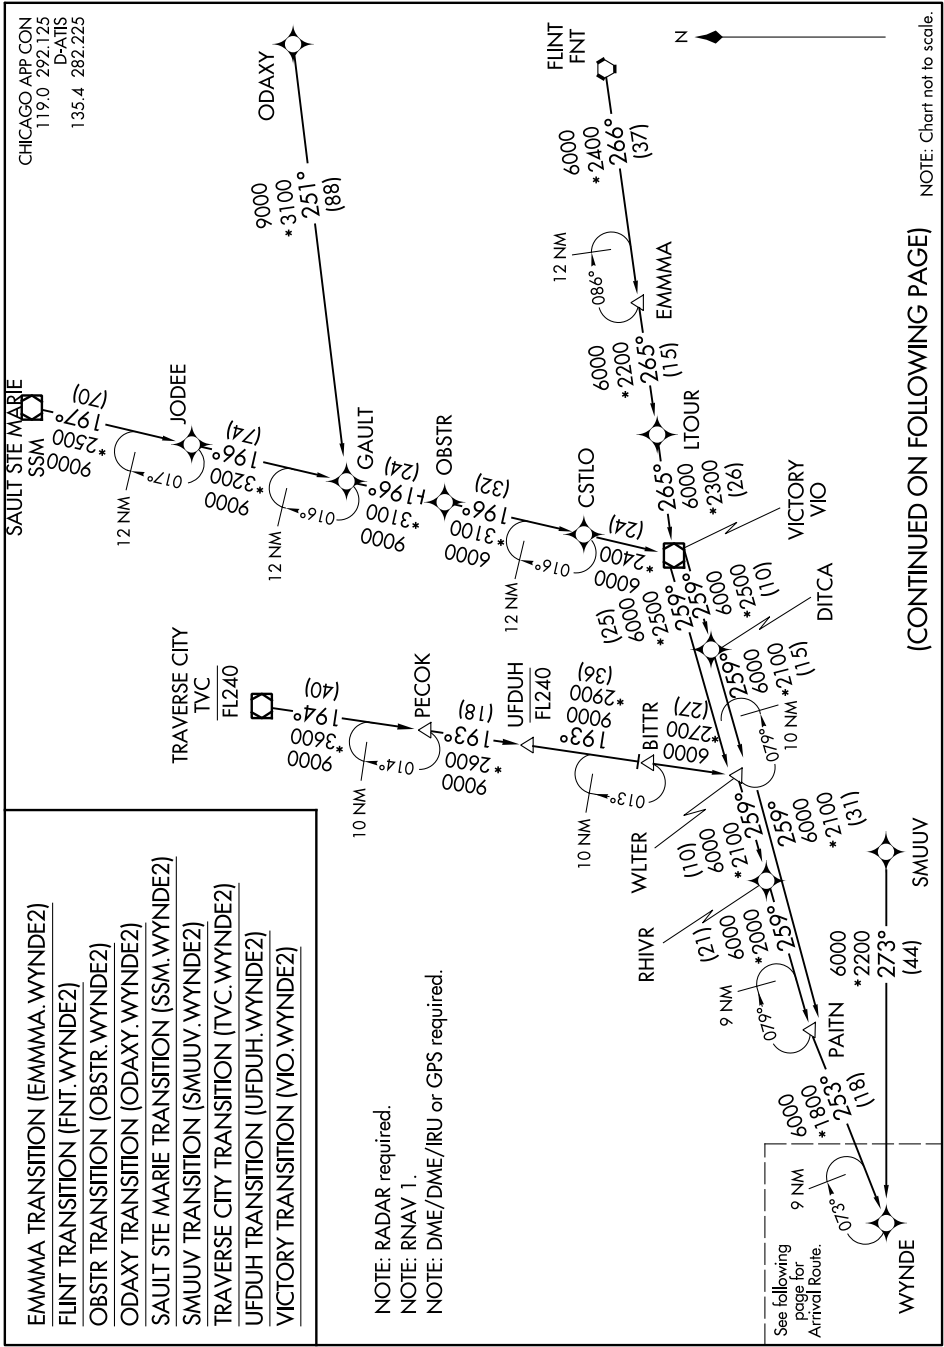

WYNDE TWO ARRIVAL (RNAV) Transition Routes

EC-3, 09 SEP 2021 to 07 OCT 2021

NOTE: Chart not to scale.

(CONTINUED ON FOLLOWING PAGE)

EC-3, 09 SEP 2021 to 07 OCT 2021

WYNDE TWO ARRIVAL (RNAV) Transition Routes