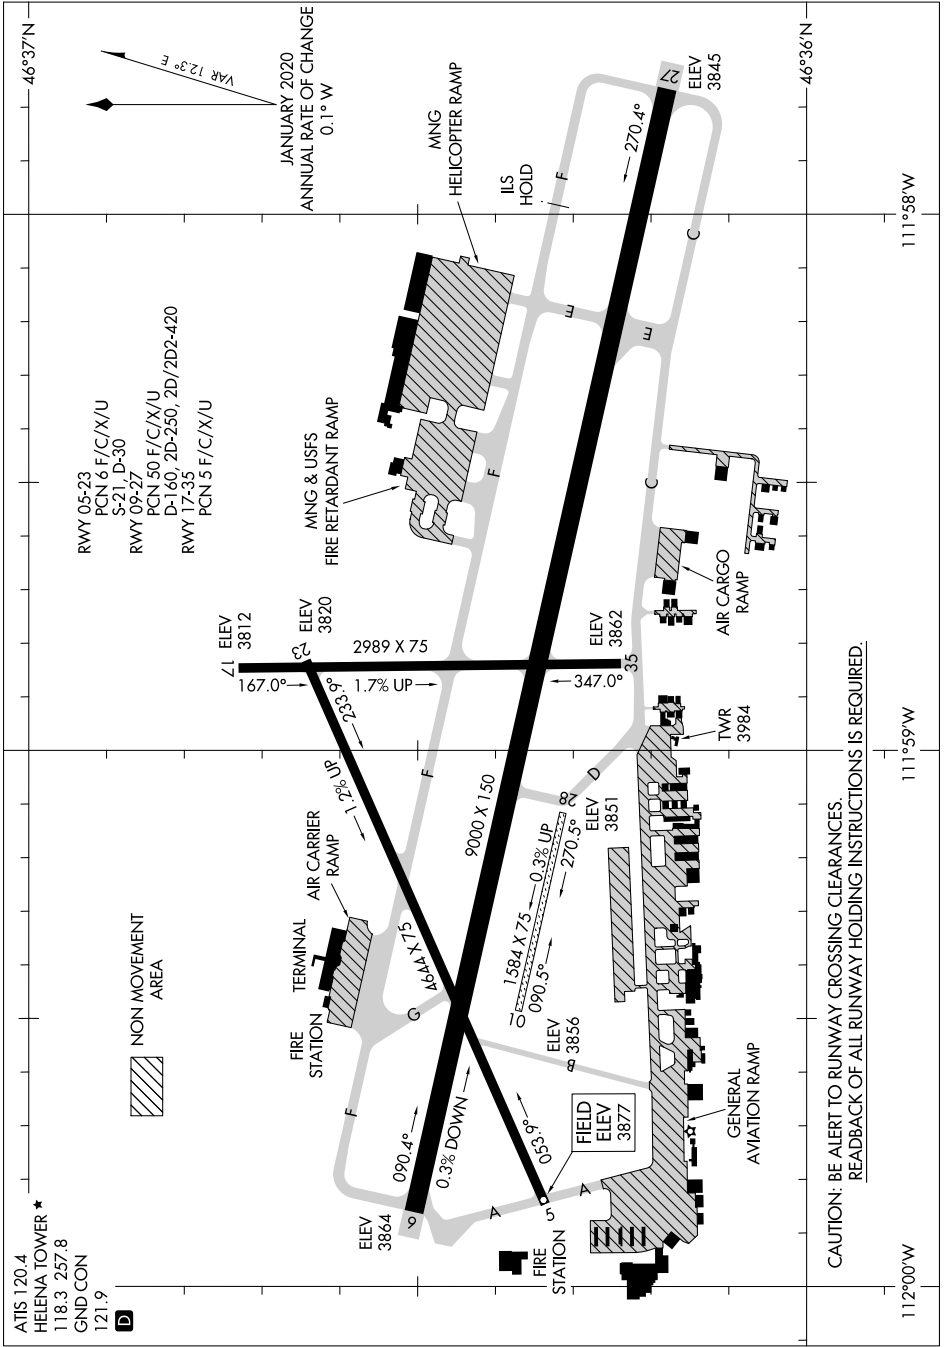

AIRPORT DIAGRAM

AL-192 (FAA)

HELENA RGNL (HLN)
HELENA, MONTANA

NW-1, 09 SEP 2021 to 07 OCT 2021

CAUTION: BE ALERT TO RUNWAY CROSSING CLEARANCES.
REARBACK OF ALL RUNWAY HOLDING INSTRUCTIONS IS REQUIRED.

NW-1, 09 SEP 2021 to 07 OCT 2021

AIRPORT DIAGRAM

HELENA, MONTANA
HELENA RGNL (HLN)