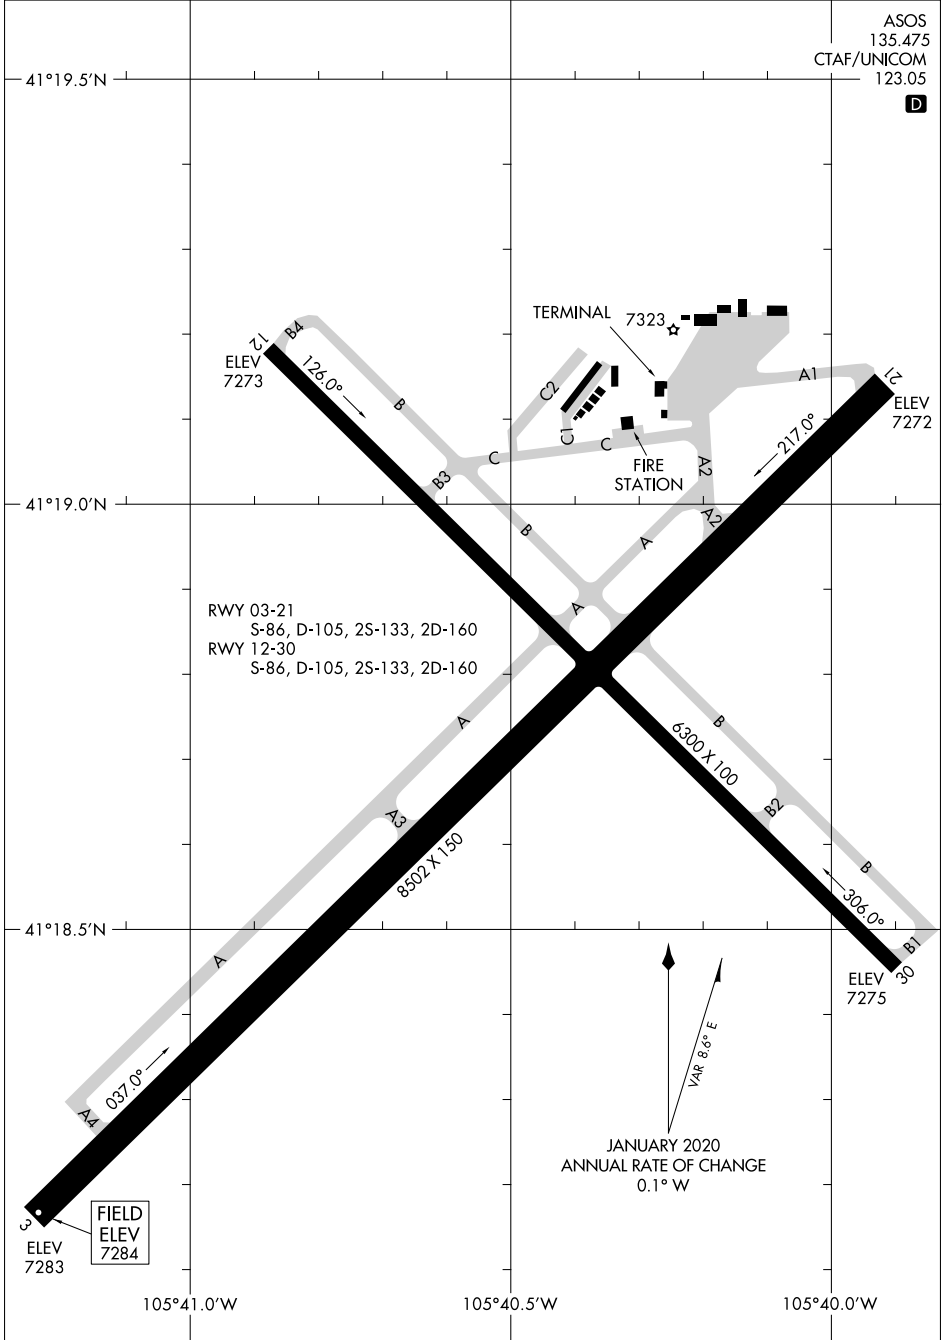

20086

# AIRPORT DIAGRAM

AL-225 (FAA)

LARAMIE RGNL (LAR)  
LARAMIE, WYOMING

ASOS  
135.475  
CTAF/UNICOM  
123.05

NW-1, 09 SEP 2021 to 07 OCT 2021

NW-1, 09 SEP 2021 to 07 OCT 2021

# AIRPORT DIAGRAM

20086

LARAMIE, WYOMING  
LARAMIE RGNL (LAR)