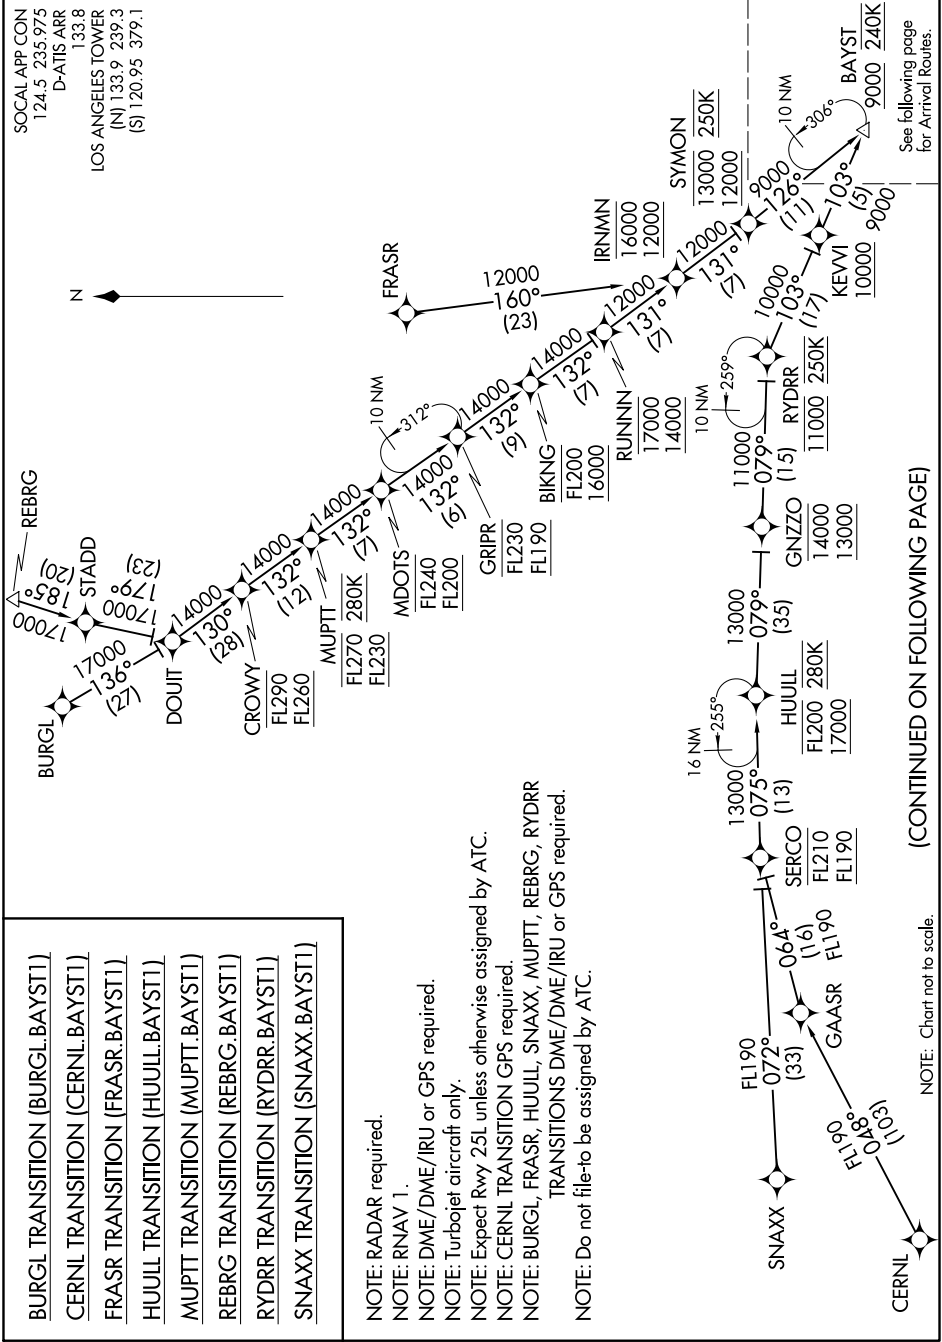

SW-3, 09 SEP 2021 to 07 OCT 2021

(CONTINUED ON FOLLOWING PAGE)

NOTE: Chart not to scale.

See following page for Arrival Routes.

SW-3, 09 SEP 2021 to 07 OCT 2021