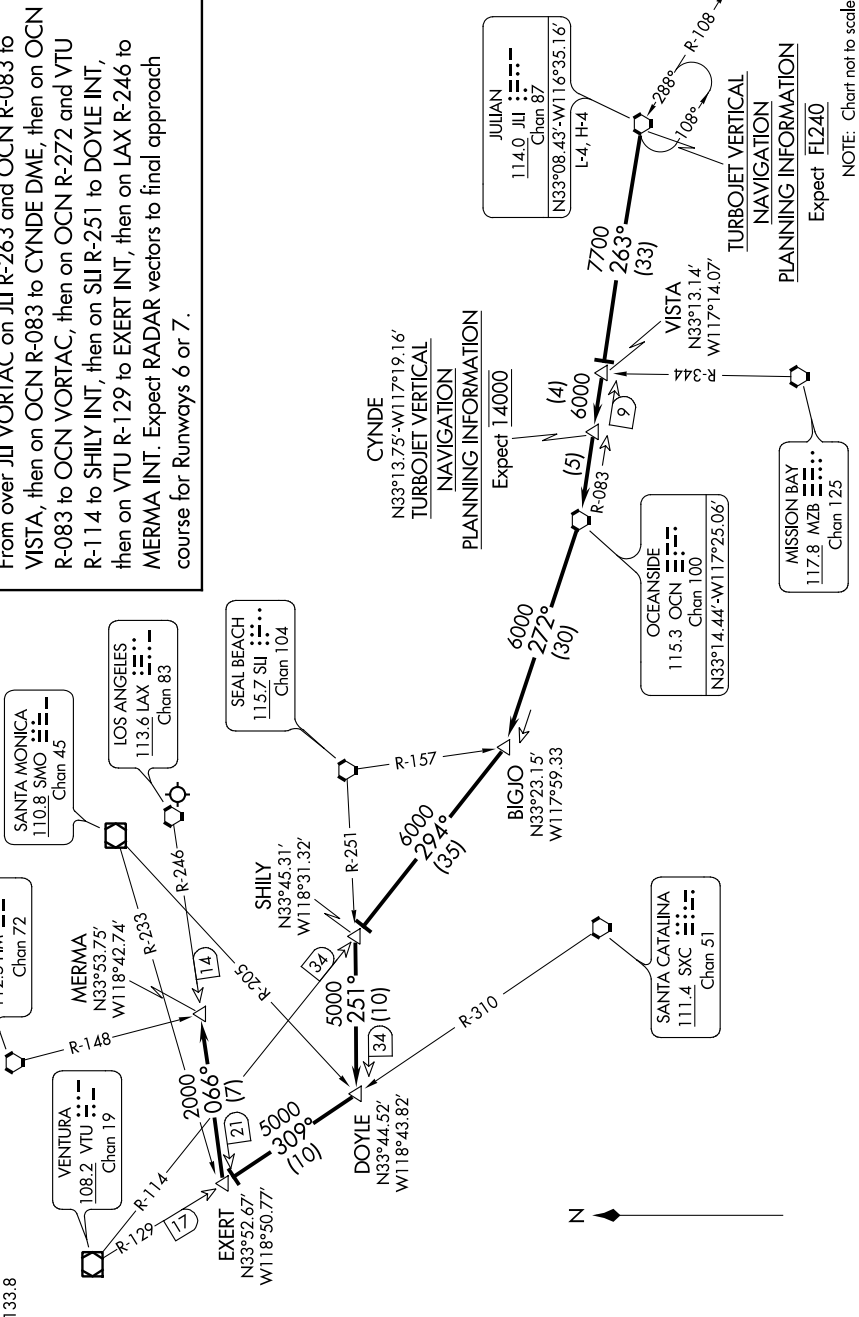

OCEAN THREE ARRIVAL

AL-237 (FAA)

LOS ANGELES INTL (LAX)
LOS ANGELES, CALIFORNIA

SW-3, 09 SEP 2021 to 07 OCT 2021

ARRIVAL ROUTE DESCRIPTION

From over JLI VORTAC on JLI R-263 and OCN R-083 to VISTA, then on OCN R-083 to CYNDE DME, then on OCN R-083 to OCN VORTAC, then on OCN R-272 and VTU R-114 to SHILY INT, then on SLI R-251 to DOYLE INT, then on VTU R-129 to EXERT INT, then on LAX R-246 to MERMA INT. Expect RADAR vectors to final approach course for Runways 6 or 7.

SOCAL APP CON
128.1 281.4
D-ATIS ARR
133.8

OCEAN THREE ARRIVAL

LOS ANGELES, CALIFORNIA
LOS ANGELES INTL (LAX)

SW-3, 09 SEP 2021 to 07 OCT 2021

NOTE: Chart not to scale.