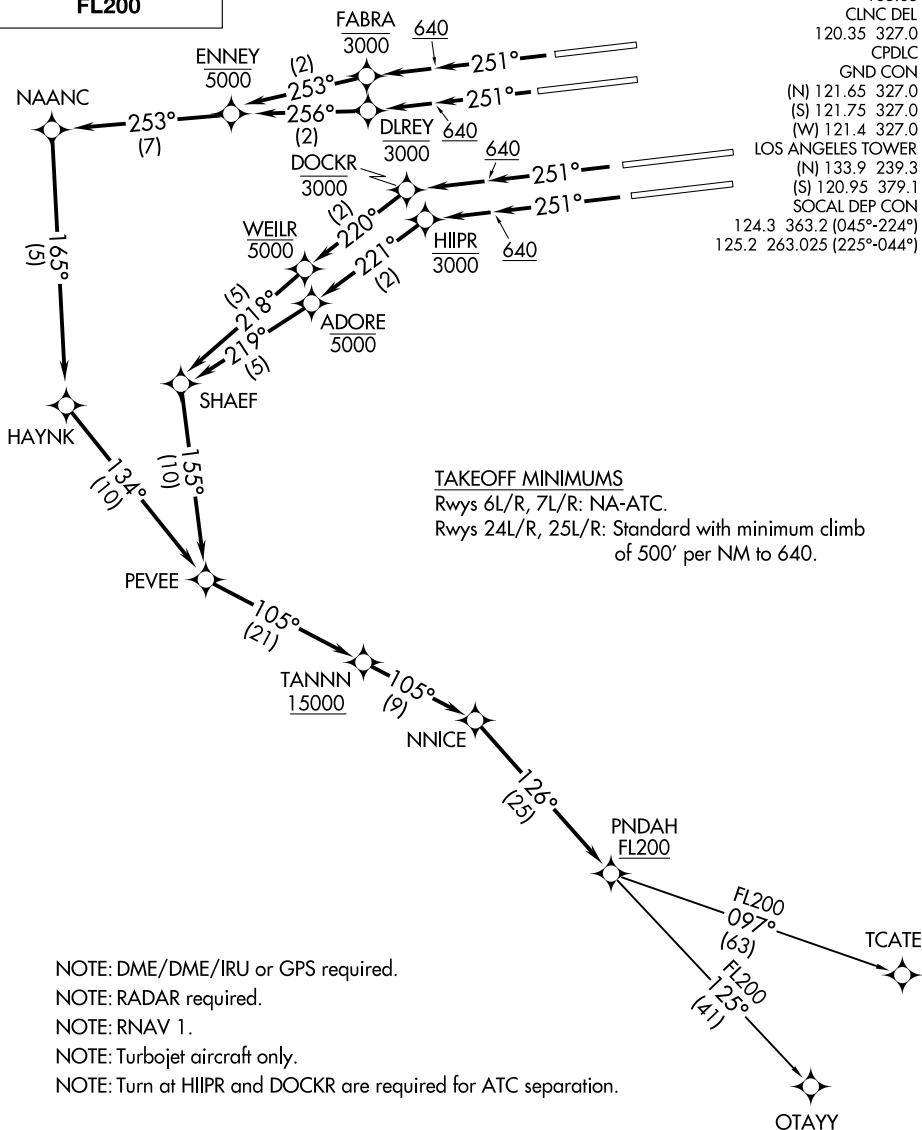

PNDHA TWO DEPARTURE (RNAV)

AL-237 (FAA)

LOS ANGELES INTL (LAX)
LOS ANGELES, CALIFORNIA

**TOP ALTITUDE:
FL200**

D-ATIS DEP 135.65
CLNC DEL 120.35 327.0
CPDLC
GND CON (N) 121.65 327.0
(S) 121.75 327.0
(W) 121.4 327.0
LOS ANGELES TOWER (N) 133.9 239.3
(S) 120.95 379.1
SOCAL DEP CON 124.3 363.2 (045°-224°)
125.2 263.025 (225°-044°)

SW-3, 09 SEP 2021 to 07 OCT 2021

SW-3, 09 SEP 2021 to 07 OCT 2021

(NARRATIVE ON FOLLOWING PAGE)

NOTE: Chart not to scale.

PNDHA TWO DEPARTURE (RNAV)

LOS ANGELES, CALIFORNIA
LOS ANGELES INTL (LAX)