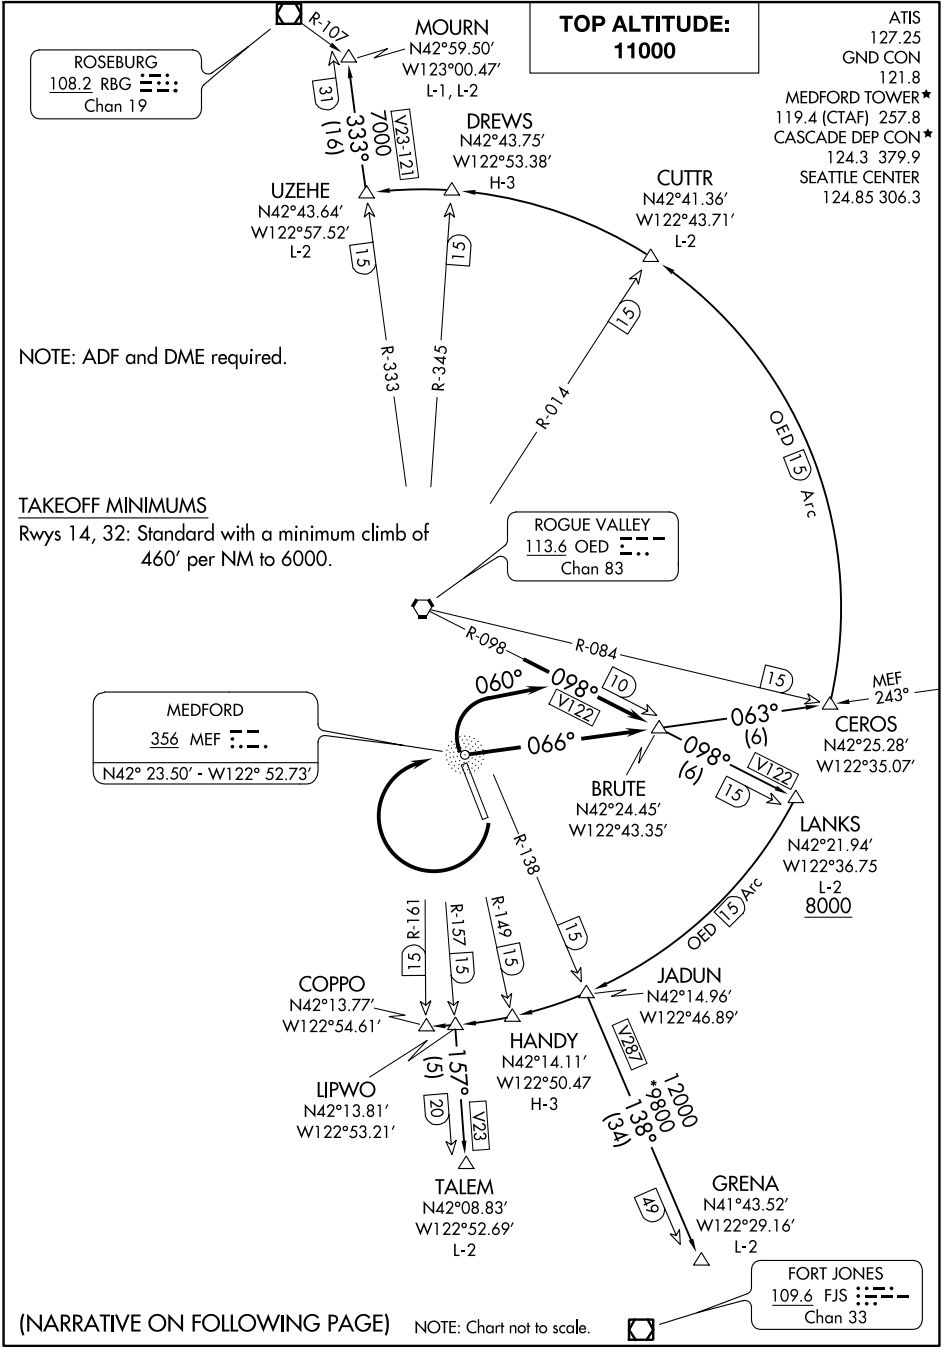

BRUTE SEVEN DEPARTURE

AL-251 (FAA)

ROGUE VALLEY INTL-MEDFORD (MFR)
MEDFORD, OREGON

**TOP ALTITUDE:
11000**

ATIS 127.25
 GND CON 121.8
 MEDFORD TOWER* 119.4 (CTAF) 257.8
 CASCADE DEP CON* 124.3 379.9
 SEATTLE CENTER 124.85 306.3

ROSEBURG
 108.2 RBG
 Chan 19

ROGUE VALLEY
 113.6 OED
 Chan 83

MEDFORD
 356 MEF
 N42° 23.50' - W122° 52.73'

FORT JONES
 109.6 FJS
 Chan 33

NOTE: ADF and DME required.

TAKEOFF MINIMUMS

Rwys 14, 32: Standard with a minimum climb of 460' per NM to 6000.

NW-1, 09 SEP 2021 to 07 OCT 2021

NW-1, 09 SEP 2021 to 07 OCT 2021

(NARRATIVE ON FOLLOWING PAGE)

NOTE: Chart not to scale.

BRUTE SEVEN DEPARTURE