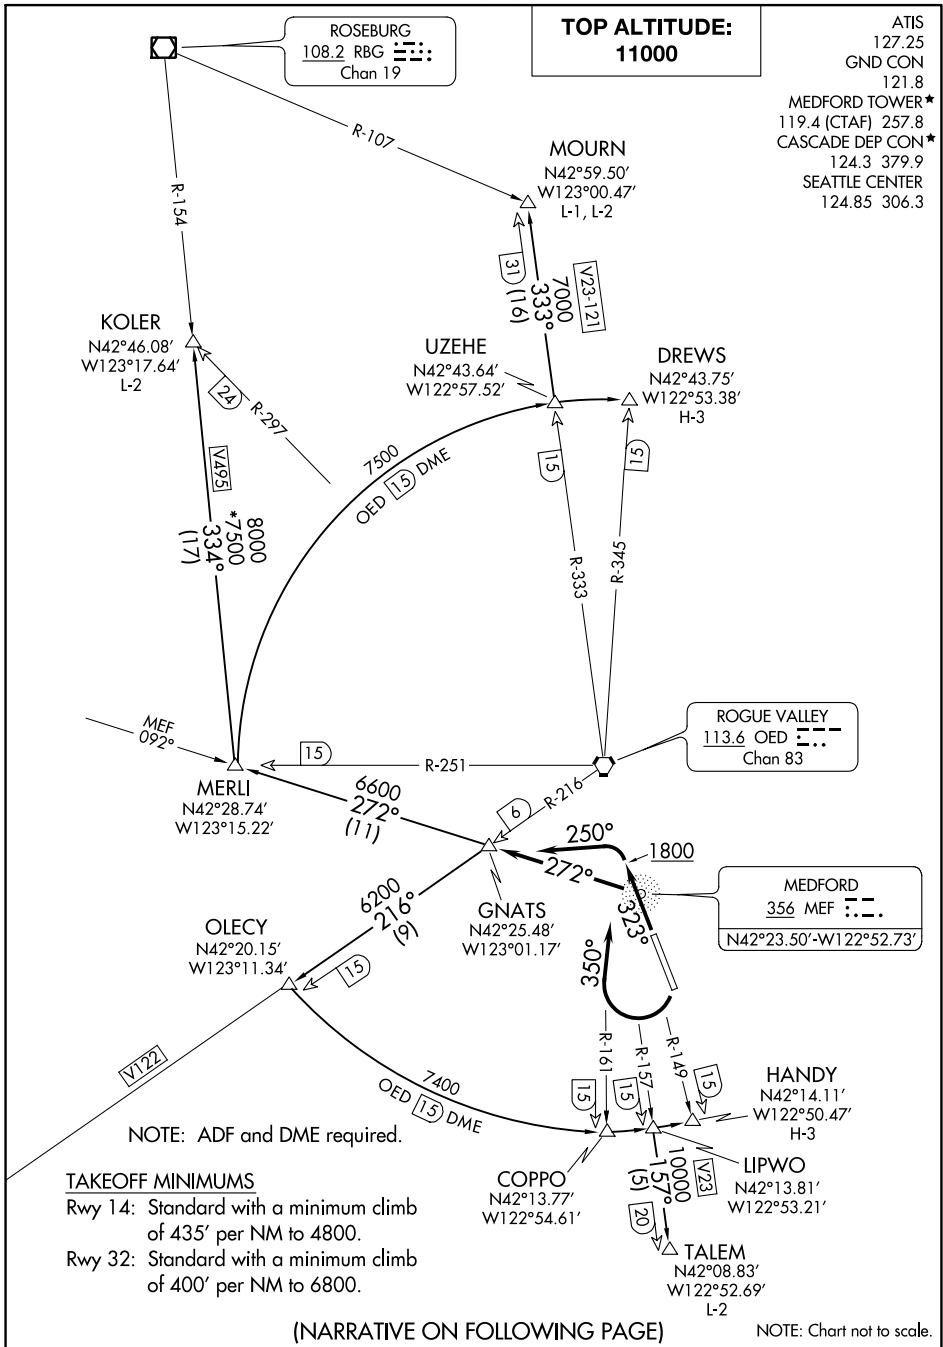

GNATS SEVEN DEPARTURE

AL-251 (FAA)

ROGUE VALLEY INTL-MEDFORD (MFR)

MEDFORD, OREGON

NW-1, 09 SEP 2021 to 07 OCT 2021

NW-1, 09 SEP 2021 to 07 OCT 2021

TAKEOFF MINIMUMS
 Rwy 14: Standard with a minimum climb of 435' per NM to 4800.
 Rwy 32: Standard with a minimum climb of 400' per NM to 6800.

(NARRATIVE ON FOLLOWING PAGE)

NOTE: Chart not to scale.

GNATS SEVEN DEPARTURE