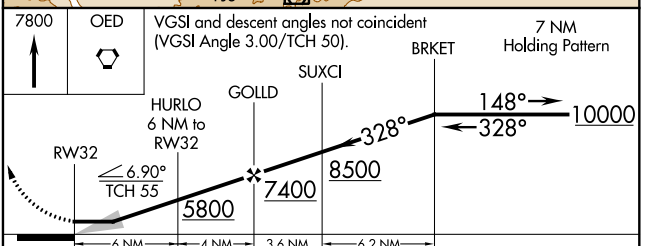

APP CRS	Rwy Idg	N/A
328°	TDZE	N/A
	Apt Elev	1335

RNAV (GPS)-D

ROGUE VALLEY INTL-MEDFORD (MFR)

RNP APCH.		MISSED APPROACH: Climb to 7800 direct OED VORTAC and hold, continue climb-in-hold to 7800.	
ATIS	CASCADE APP CON *	MEDFORD TOWER *	GND CON
127.25	124.3 379.9	119.4 (CTAF) 257.8	121.8
		UNICOM	
		122.95	

NW-1, 09 SEP 2021 to 07 OCT 2021

NW-1, 09 SEP 2021 to 07 OCT 2021

CATEGORY	A	B	C	D
CIRCLING	3600-1¼ 2265 (2300-1¼)	3600-1½ 2265 (2300-1½)	3600-3	2265 (2300-3)