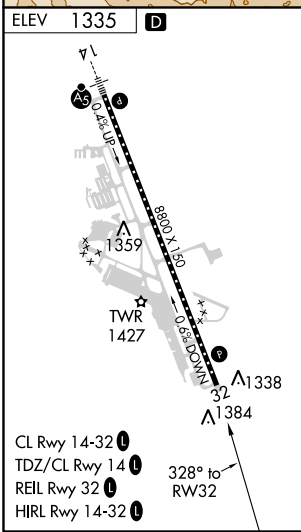

APP CRS	Rwy Idg	N/A
328°	TDZE	N/A
	Apt Elev	1335

RNAV (GPS)-D

ROGUE VALLEY INTL-MEDFORD (MFR)

RNP APCH.		MISSED APPROACH: Climb to 7800 direct OED VORTAC and hold, continue climb-in-hold to 7800.	
ATIS	CASCADE APP CON *	MEDFORD TOWER *	GND CON
127.25	124.3 379.9	119.4 (CTAF) 257.8	121.8
		UNICOM	
		122.95	

NW-1, 09 SEP 2021 to 07 OCT 2021

NW-1, 09 SEP 2021 to 07 OCT 2021

CATEGORY	A	B	C	D
CIRCLING	3600-1¼ 2265 (2300-1¼)	3600-1½ 2265 (2300-1½)	3600-3	2265 (2300-3)