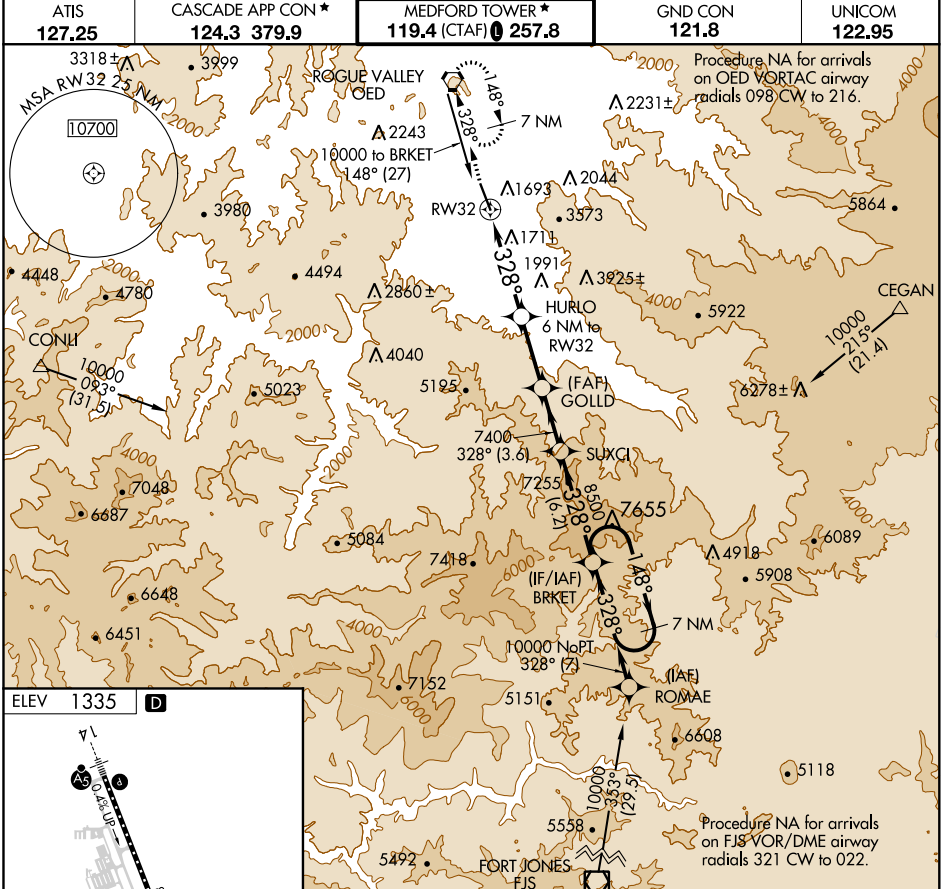

APP CRS	Rwy Idg	N/A
328°	TDZE	N/A
	Apt Elev	1335

RNAV (GPS)-D

ROGUE VALLEY INTL-MEDFORD (MFR)

RNP APCH.		MISSED APPROACH: Climb to 7800 direct OED VORTAC and hold, continue climb-in-hold to 7800.	
ATIS	CASCADE APP CON *	MEDFORD TOWER *	GND CON
127.25	124.3 379.9	119.4 (CTAF) 257.8	121.8
		UNICOM	
		122.95	

NW-1, 09 SEP 2021 to 07 OCT 2021

NW-1, 09 SEP 2021 to 07 OCT 2021

CATEGORY	A	B	C	D
CIRCLING	3600-1¼ 2265 (2300-1¼)	3600-1½ 2265 (2300-1½)	3600-3	2265 (2300-3)