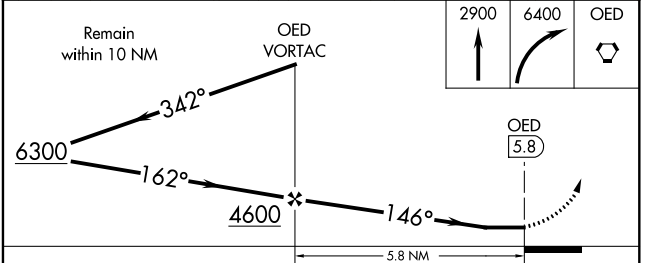

VORTAC OED 113.6 Chan 83	APP CRS 146°	Rwy Idg TDZE Apt Elev N/A N/A 1335
--	------------------------	--

VOR-A

ROGUE VALLEY INTL-MEDFORD (MFR)

If local altimeter setting not received, procedure NA. -3°C	MISSED APPROACH: Climb to 2900 then climbing right turn to 6400 direct OED VORTAC and hold, continue climb-in-hold to 6400.
--	---

NW-1, 09 SEP 2021 to 07 OCT 2021

FAF to MAP 5.8 NM		CATEGORY	A	B	C	D
Knots	60 90 120 150 180	CIRCLING	2680-1¼ 1345 (1400-1¼)	2680-1½ 1345 (1400-1½)	2680-3	1345 (1400-3)
Min:Sec	5:48 3:52 2:54 2:19 1:56					