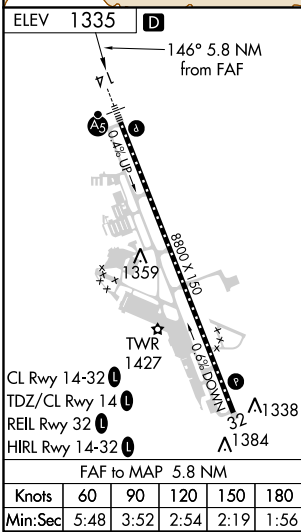

VORTAC OED 113.6 Chan 83	APP CRS 146°	Rwy Idg TDZE Apt Elev N/A N/A 1335
--	------------------------	--

VOR-A

ROGUE VALLEY INTL-MEDFORD (MFR)

If local altimeter setting not received, procedure NA. -3°C	MISSED APPROACH: Climb to 2900 then climbing right turn to 6400 direct OED VORTAC and hold, continue climb-in-hold to 6400.
--	---

ATIS 127.25	CASCADE APP CON * 124.3 379.9	MEDFORD TOWER * 119.4 (CTAF) 257.8	GND CON 121.8	UNICOM 122.95
-----------------------	---	--	-------------------------	-------------------------

NW-1, 09 SEP 2021 to 07 OCT 2021

NW-1, 09 SEP 2021 to 07 OCT 2021

FAF to MAP 5.8 NM		CATEGORY	A	B	C	D
Knots	60 90 120 150 180	CIRCLING	2680-1¼ 1345 (1400-1¼)	2680-1½ 1345 (1400-1½)	2680-3	1345 (1400-3)
Min:Sec	5:48 3:52 2:54 2:19 1:56					