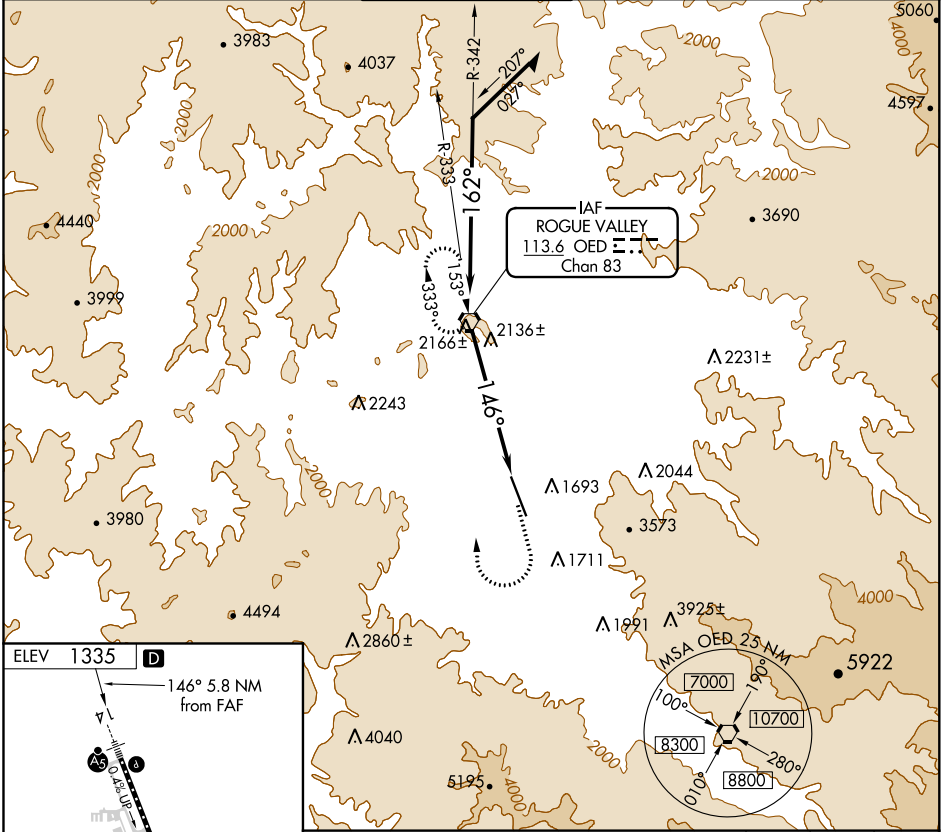

VORTAC OED 113.6 Chan 83	APP CRS 146°	Rwy Idg TDZE Apt Elev N/A N/A 1335
--	------------------------	--

VOR-A

ROGUE VALLEY INTL-MEDFORD (MFR)

If local altimeter setting not received, procedure NA. -3°C	MISSED APPROACH: Climb to 2900 then climbing right turn to 6400 direct OED VORTAC and hold, continue climb-in-hold to 6400.
--	---

ATIS 127.25	CASCADE APP CON * 124.3 379.9	MEDFORD TOWER * 119.4 (CTAF) 257.8	GND CON 121.8	UNICOM 122.95
-----------------------	---	--	-------------------------	-------------------------

NW-1, 09 SEP 2021 to 07 OCT 2021

NW-1, 09 SEP 2021 to 07 OCT 2021

FAF to MAP 5.8 NM		CATEGORY	A	B	C	D
Knots	60 90 120 150 180	CIRCLING	2680-1¼ 1345 (1400-1¼)	2680-1½ 1345 (1400-1½)	2680-3	1345 (1400-3)
Min:Sec	5:48 3:52 2:54 2:19 1:56					