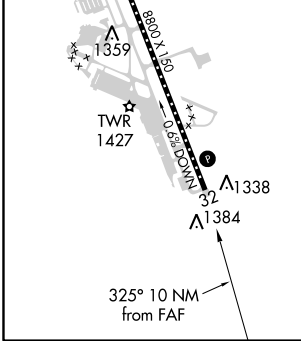

VORTAC OED 113.6 Chan 83	APP CRS 325°	Rwy Idg TDZE Apt Elev 1335	N/A N/A
--	------------------------	---	------------

VOR/DME-C

ROGUE VALLEY INTL-MEDFORD (MFR)

MISSED APPROACH: Climb to 7600 direct OED VORTAC and hold, continue climb-in-hold to 7600.

ATIS 127.25	CASCADE APP CON * 124.3 379.9	MEDFORD TOWER * 119.4 (CTAF) 257.8	GND CON 121.8	UNICOM 122.95
-----------------------	---	--	-------------------------	-------------------------

CATEGORY	A	B	C	D
CIRCLING	3600-1¼ 2265 (2300-1¼)	3600-1½ 2265 (2300-1½)	3600-3	2265 (2300-3)