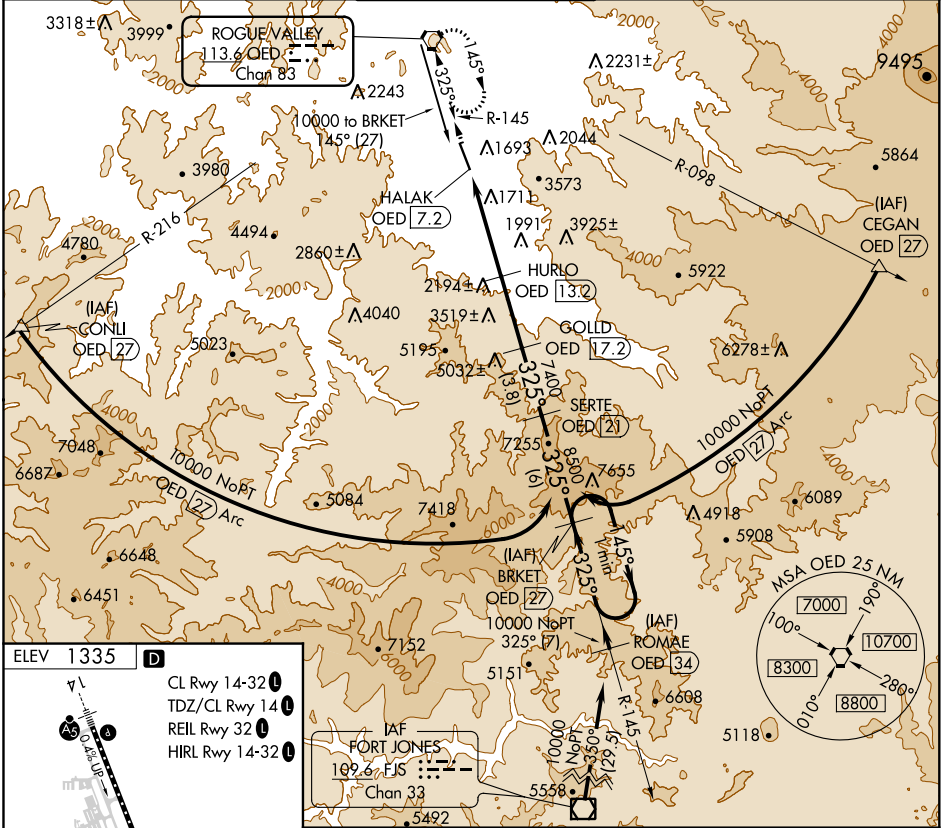

VORTAC OED 113.6 Chan 83	APP CRS 325°	Rwy Idg TDZE Apt Elev 1335	N/A N/A
--	------------------------	---	------------

VOR/DME-C

ROGUE VALLEY INTL-MEDFORD (MFR)

MISSED APPROACH: Climb to 7600 direct OED VORTAC and hold, continue climb-in-hold to 7600.

ATIS 127.25	CASCADE APP CON * 124.3 379.9	MEDFORD TOWER * 119.4 (CTAF) 257.8	GND CON 121.8	UNICOM 122.95
-----------------------	---	--	-------------------------	-------------------------

CATEGORY	A	B	C	D
CIRCLING	3600-1¼ 2265 (2300-1¼)	3600-1½ 2265 (2300-1½)	3600-3	2265 (2300-3)

NW-1, 09 SEP 2021 to 07 OCT 2021

NW-1, 09 SEP 2021 to 07 OCT 2021