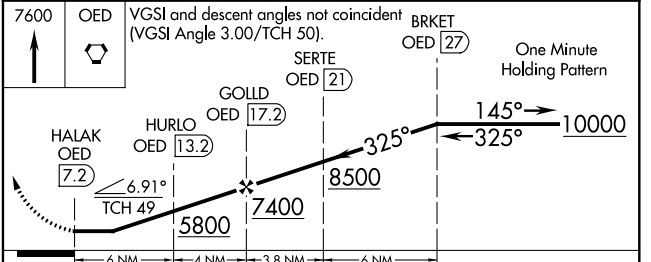

VORTAC OED 113.6 Chan 83	APP CRS 325°	Rwy Idg TDZE Apt Elev 1335	N/A N/A
--	------------------------	---	------------

VOR/DME-C

ROGUE VALLEY INTL-MEDFORD (MFR)

MISSED APPROACH: Climb to 7600 direct OED VORTAC and hold, continue climb-in-hold to 7600.

ATIS 127.25	CASCADE APP CON * 124.3 379.9	MEDFORD TOWER * 119.4 (CTAF) 257.8	GND CON 121.8	UNICOM 122.95
-----------------------	---	--	-------------------------	-------------------------

CATEGORY	A	B	C	D
CIRCLING	3600-1¼ 2265 (2300-1¼)	3600-1½ 2265 (2300-1½)	3600-3	2265 (2300-3)