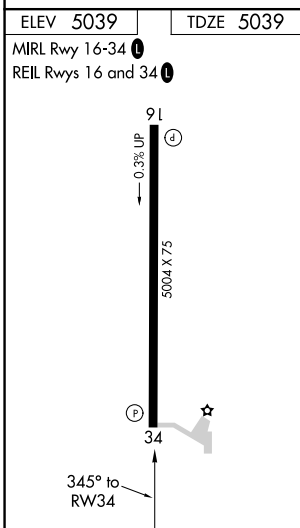

APP CRS	Rwy Idg	5004
345°	TDZE	5039
	Apt Elev	5039

RNAV (GPS) RWY 34

MILFORD MUNI/BEN AND JUDY BRISCOE FLD (MLF)

RNP APCH.	MISSED APPROACH: Climb to 11000 direct KUNEC and on track 020° to BEVRR and hold, continue climb-in-hold to 11000.
<p>▼ When local altimeter setting not received, use Cedar City altimeter setting and increase all MDA 180 feet; increase LNAV Cat C/D visibility ½ mile.</p> <p>⚠ -27°C</p>	

ASOS 135.025	SALT LAKE CENTER 125.575 379.275	UNICOM 122.8 (CTAF)
------------------------	--	-------------------------------

CATEGORY	A	B	C	D
LNAV MDA	5460-1	421 (500-1)	5460-1¼	421 (500-1¼)