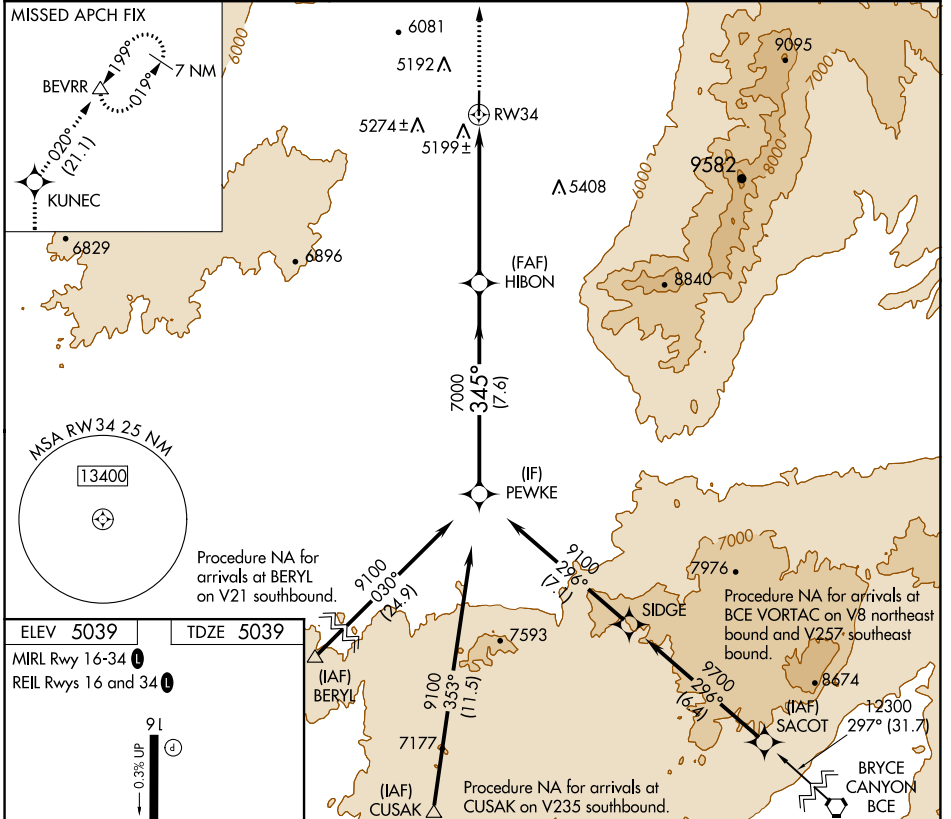

APP CRS	Rwy Idg	5004
345°	TDZE	5039
	Apt Elev	5039

RNAV (GPS) RWY 34

MILFORD MUNI/BEN AND JUDY BRISCOE FLD (MLF)

RNP APCH.	MISSED APPROACH: Climb to 11000 direct KUNEC and on track 020° to BEVRR and hold, continue climb-in-hold to 11000.
<p>▼ When local altimeter setting not received, use Cedar City altimeter setting and increase all MDA 180 feet; increase LNAV Cat C/D visibility ½ mile.</p> <p>⚠ -27°C</p>	

ASOS 135.025	SALT LAKE CENTER 125.575 379.275	UNICOM 122.8 (CTAF)
------------------------	--	-------------------------------

CATEGORY	A	B	C	D
LNAV MDA	5460-1	421 (500-1)	5460-1¼	421 (500-1¼)