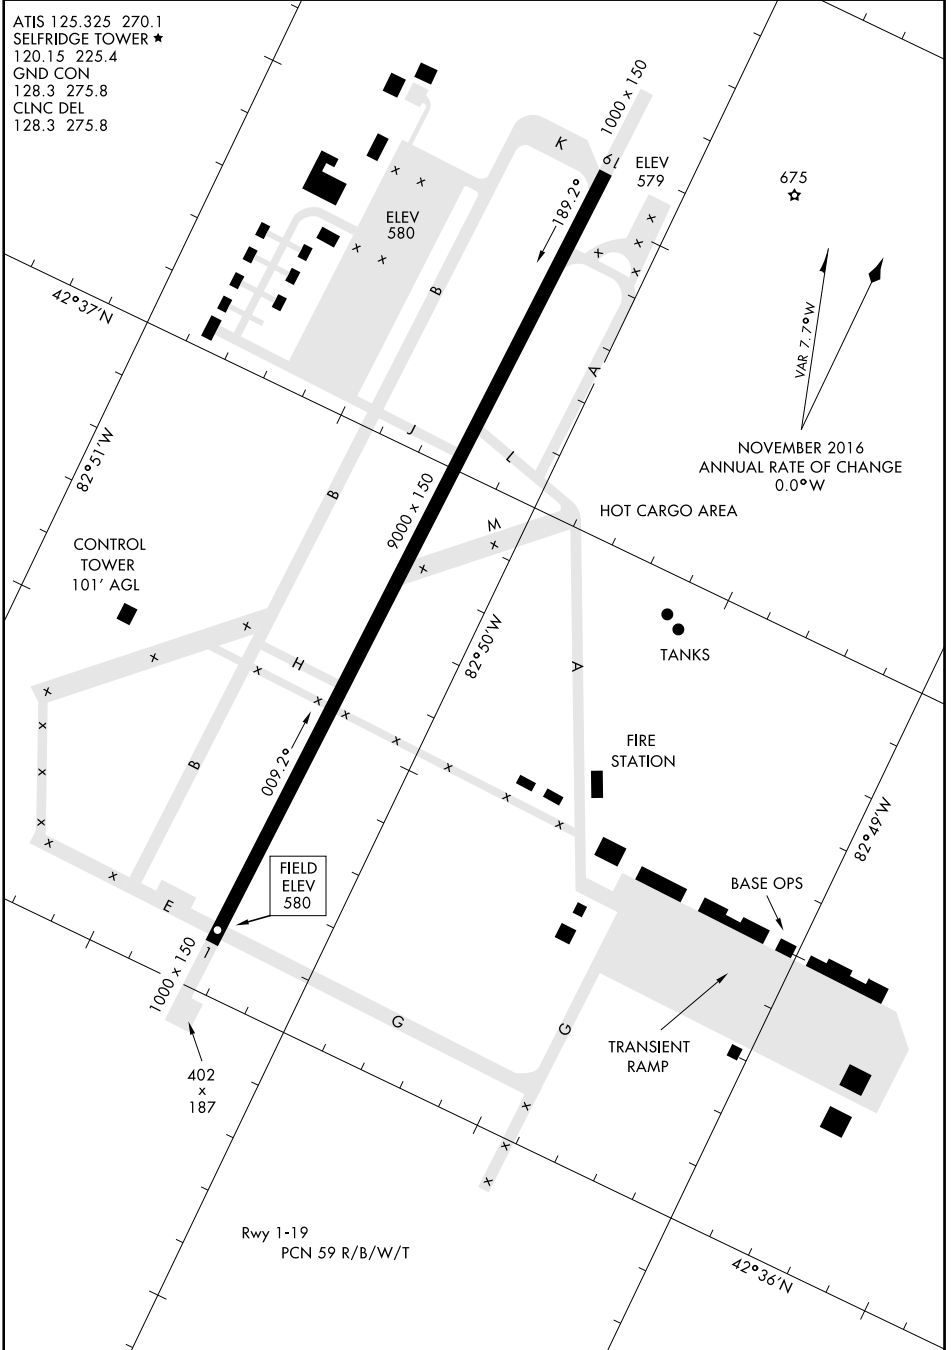

16315

AIRPORT DIAGRAM

AFD-276 [USAF]

SELFRIDGE ANGB (KMTC)

MT. CLEMENS, MICHIGAN

ATIS 125.325 270.1
 SELFRIDGE TOWER ★
 120.15 225.4
 GND CON
 128.3 275.8
 CLNC DEL
 128.3 275.8

EC-1, 09 SEP 2021 to 07 OCT 2021

EC-1, 09 SEP 2021 to 07 OCT 2021

AIRPORT DIAGRAM

MT. CLEMENS, MICHIGAN
SELFRIDGE ANGB (KMTC)