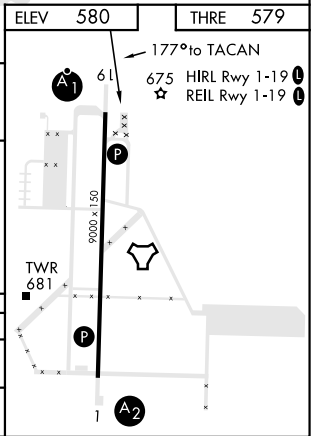

EC-1, 09 SEP 2021 to 07 OCT 2021

EC-1, 09 SEP 2021 to 07 OCT 2021