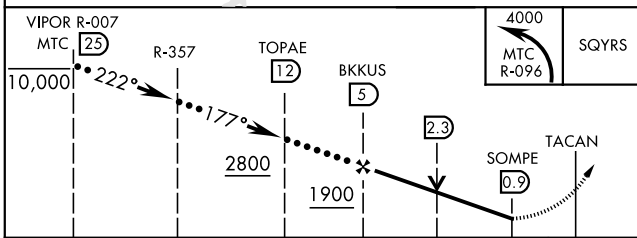

CATEGORY	C	D	E
S-19 *	1100/55	521 (600-1)	
CIRCLING **	1120-1½ 541 (600-1½)	1140-2	561 (600-2)