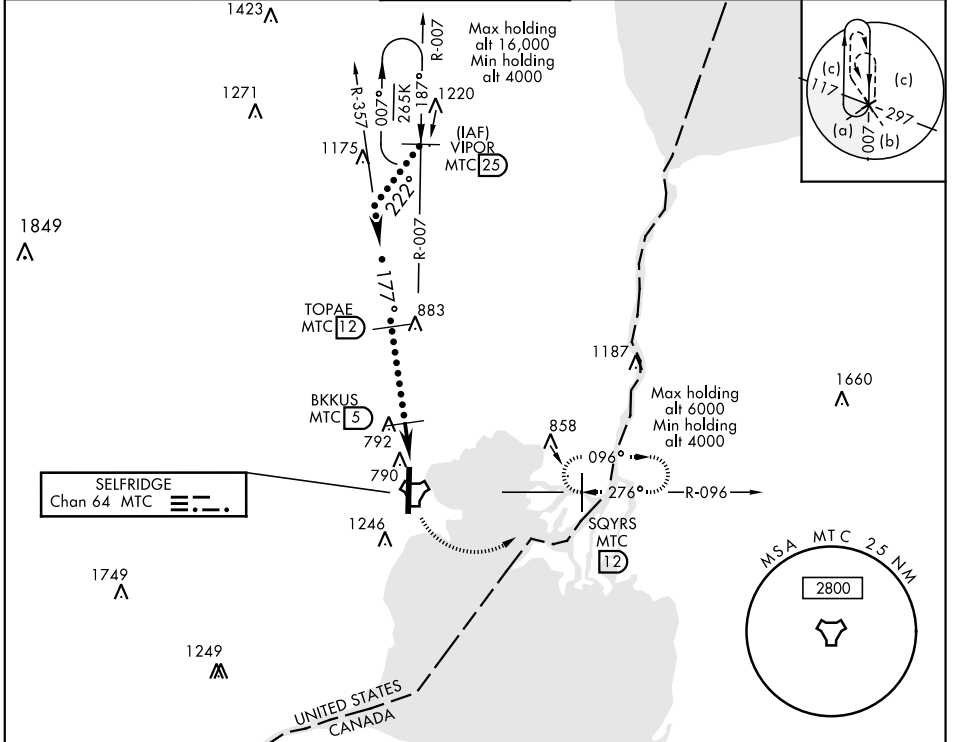

HI-TACAN RWY 19

TACAN MTC Chan 64	APCH CRS 177°	Rwy ldg THRE Arprt Elev 9000 579 580	JAL-276 [USAF]	SELFRIDGE ANGB (KMTC)
-----------------------------	-------------------------	--	----------------	-----------------------

▼ * When ALS inop, increase vis to 1½ miles.
 ** Circling not authorized W of Rwy 1-19.

ALSF-1

MISSED APPROACH: Climbing left turn to 4000, intercept MTC R-096 to SQYRS and hold, continue climb-in-hold to 4000.

ATIS 125.325 270.1	SELFRIDGE APP CON 119.6 318.2	SELFRIDGE TOWER ★ 120.15 (CTAF) 0 225.4	GND CON 128.3 275.8	CLNC DEL 128.3 275.8
------------------------------	---	---	-------------------------------	--------------------------------