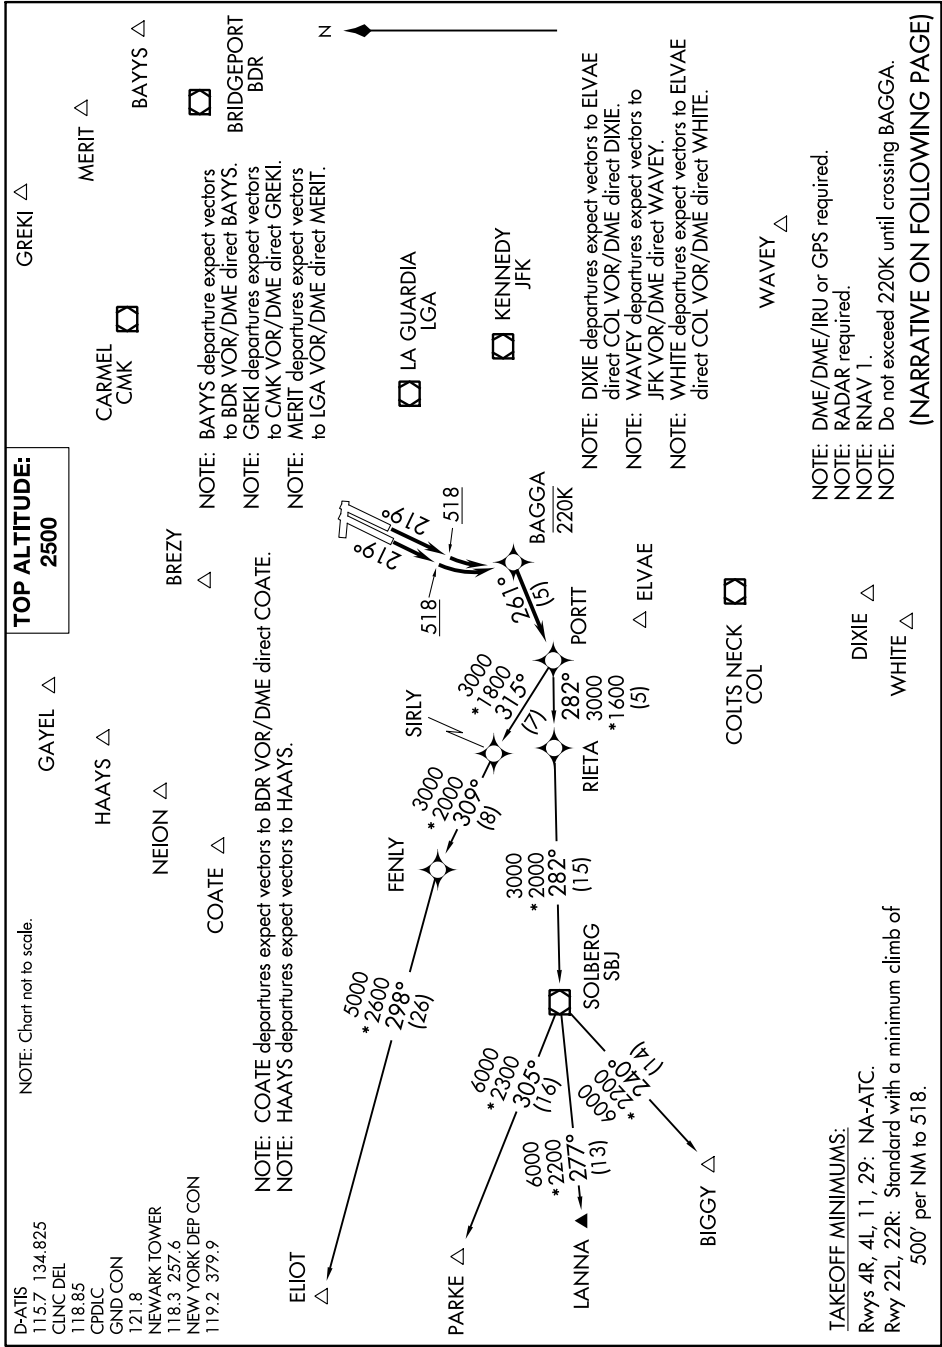

# PORTT FOUR DEPARTURE (RNAV)

NEWARK, NEW JERSEY

NEW-2, 09 SEP 2021 to 07 OCT 2021

# PORTT FOUR DEPARTURE (RNAV)

NEWARK, NEW JERSEY

NEWARK LIBERTY INTL (EWR)

NEW-2, 09 SEP 2021 to 07 OCT 2021