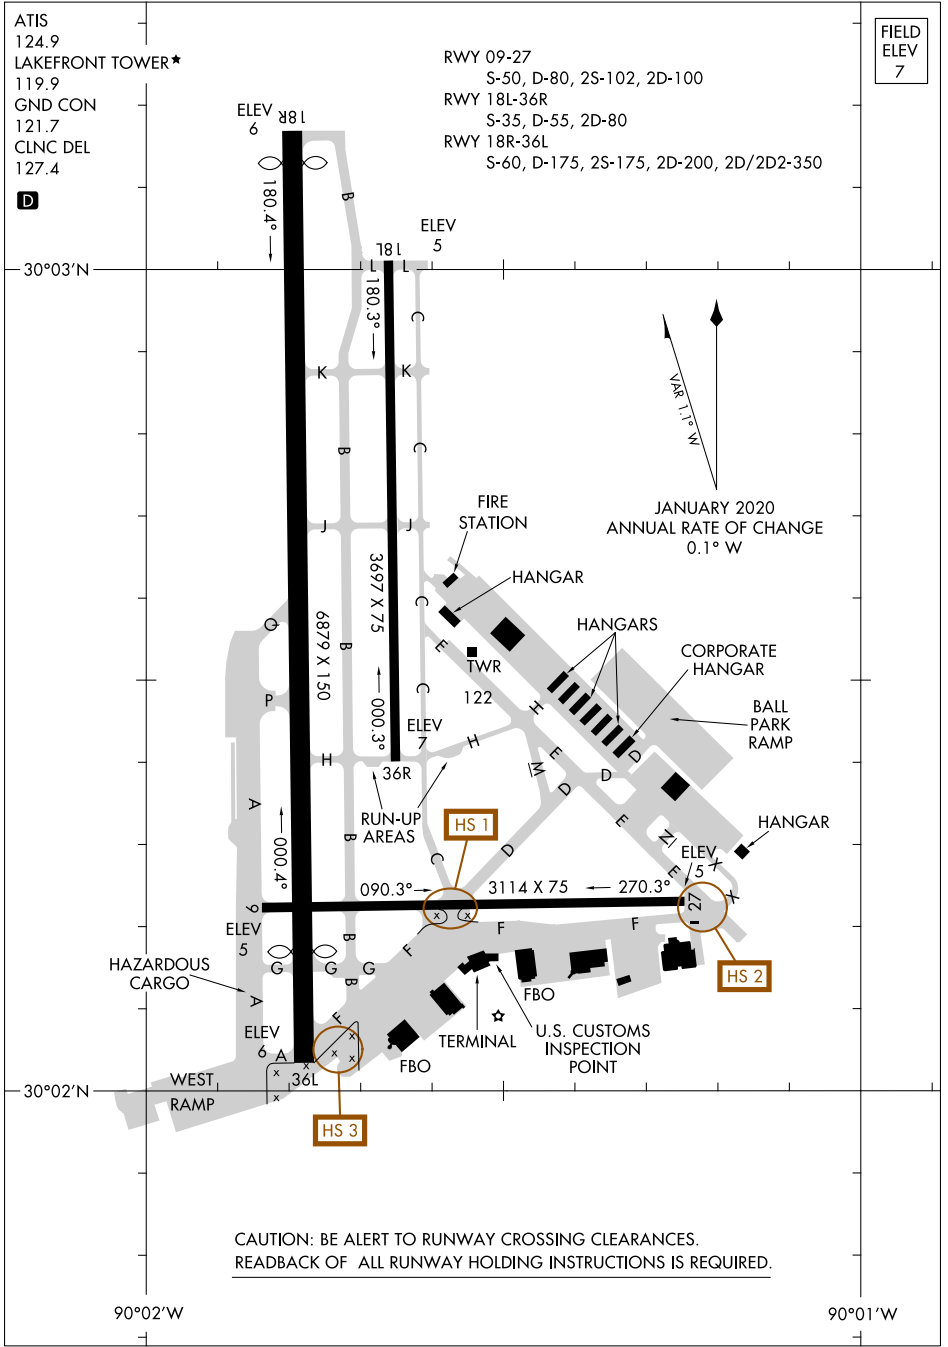

AIRPORT DIAGRAM

AL-288 (FAA)

LAKEFRONT (NEW)
NEW ORLEANS, LOUISIANA

ATIS
124.9
LAKEFRONT TOWER★
119.9
GND CON
121.7
CLNC DEL
127.4

RWY 09-27
S-50, D-80, 2S-102, 2D-100
RWY 18L-36R
S-35, D-55, 2D-80
RWY 18R-36L
S-60, D-175, 2S-175, 2D-200, 2D/2D2-350

FIELD
ELEV
7

SC-4, 09 SEP 2021 to 07 OCT 2021

SC-4, 09 SEP 2021 to 07 OCT 2021

CAUTION: BE ALERT TO RUNWAY CROSSING CLEARANCES.
READEBACK OF ALL RUNWAY HOLDING INSTRUCTIONS IS REQUIRED.

AIRPORT DIAGRAM

NEW ORLEANS, LOUISIANA
LAKEFRONT (NEW)