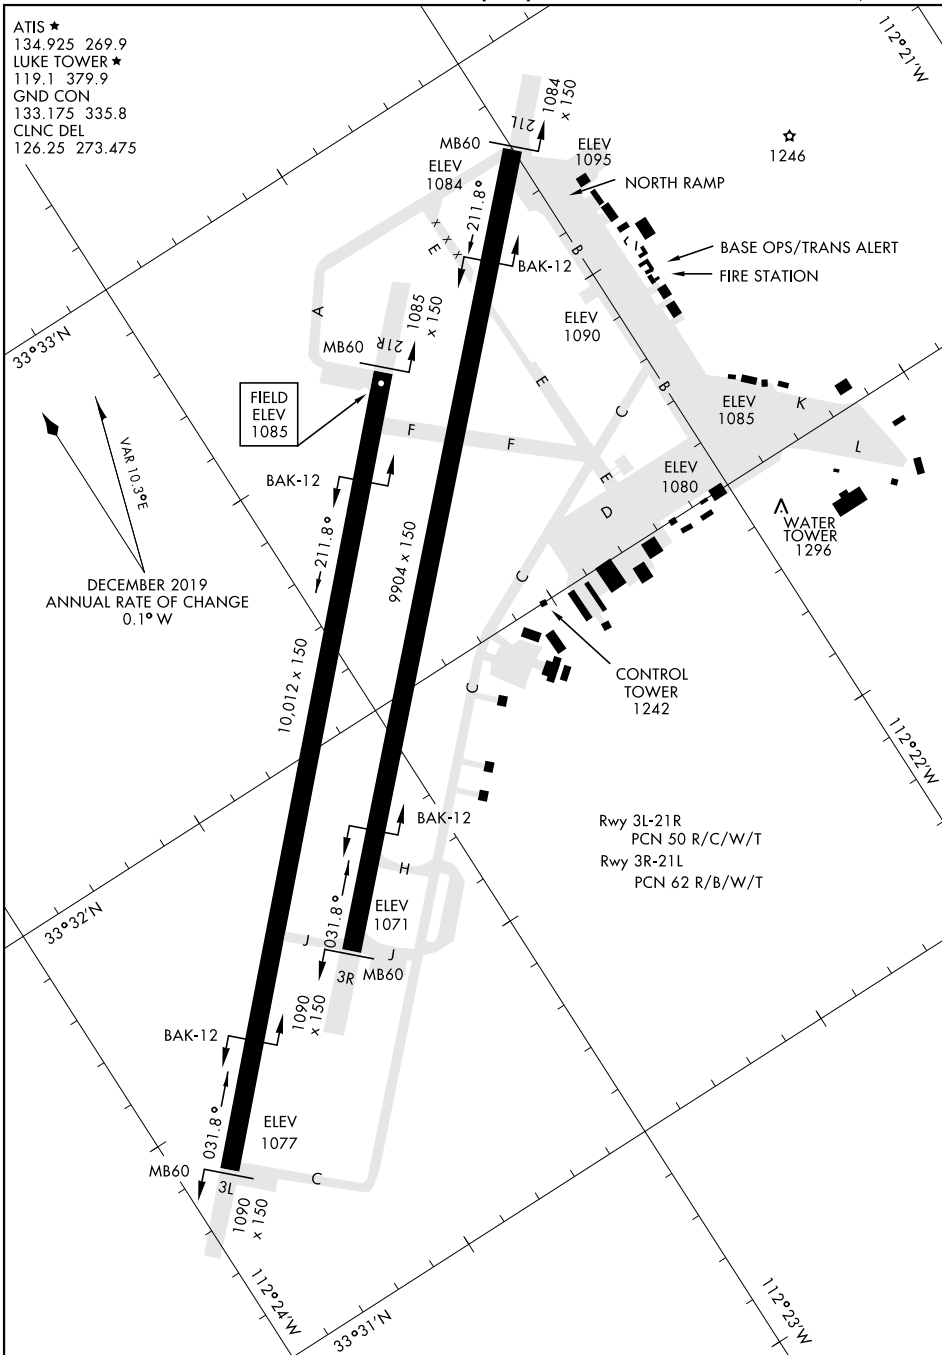

19339

# AIRPORT DIAGRAM

LUKE AFB (KLUF)

GLENDALE, ARIZONA

AFD-321 [USAF]

ATIS ★  
 134.925 269.9  
 LUKE TOWER ★  
 119.1 379.9  
 GND CON  
 133.175 335.8  
 CLNC DEL  
 126.25 273.475

SW-4, 09 SEP 2021 to 07 OCT 2021

SW-4, 09 SEP 2021 to 07 OCT 2021