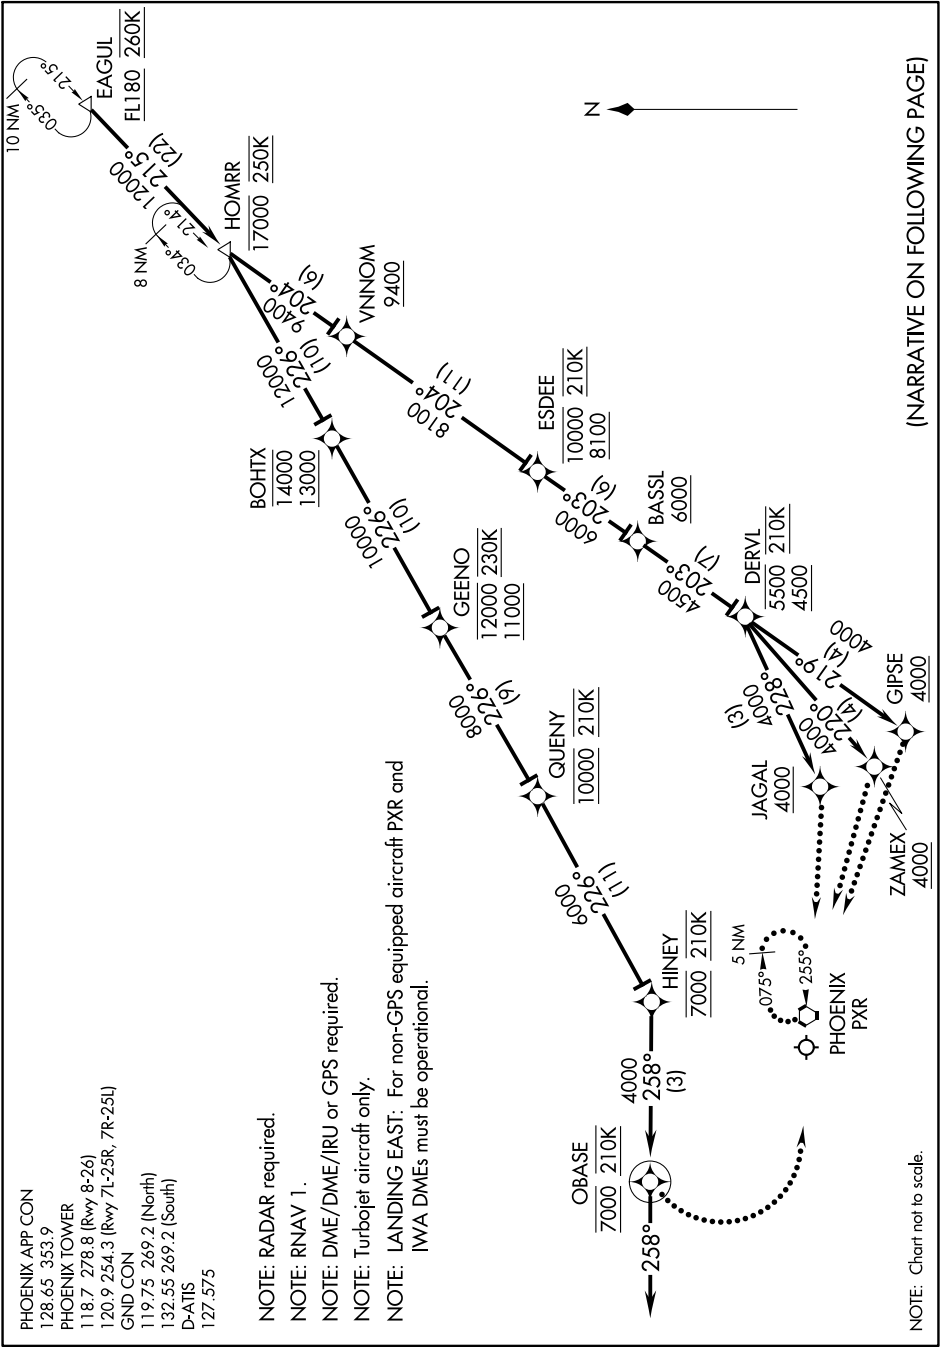

EAGUL SIX ARRIVAL (RNAV) Arrival Routes

SW-4, 09 SEP 2021 to 07 OCT 2021

(NARRATIVE ON FOLLOWING PAGE)

SW-4, 09 SEP 2021 to 07 OCT 2021

EAGUL SIX ARRIVAL (RNAV) Arrival Routes