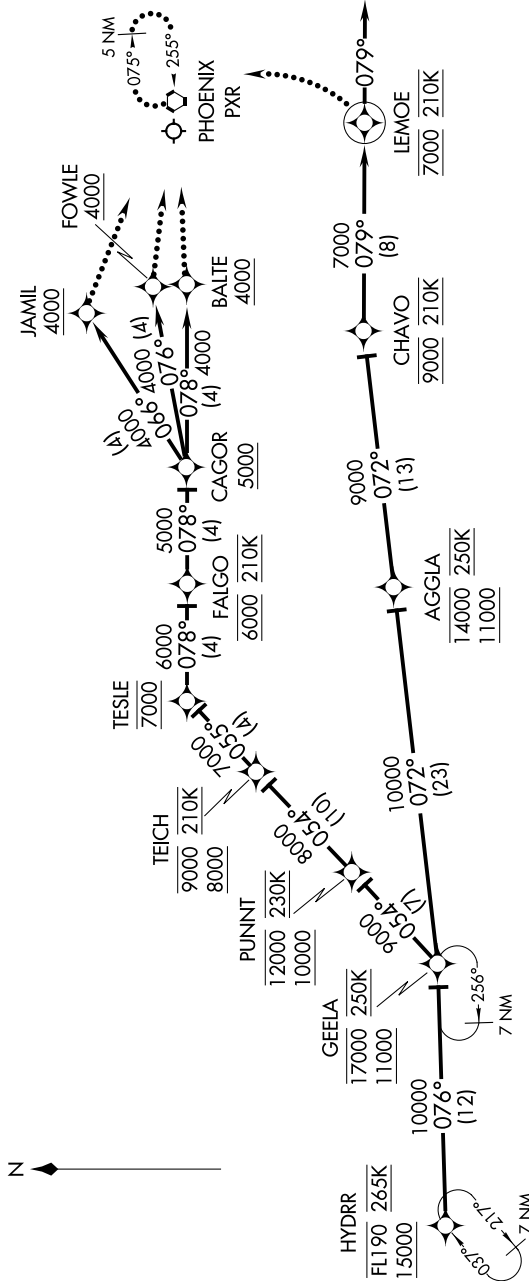

(HYDRR.HYDRR1) 17117

AL-322 (FAA)

PHOENIX SKY HARBOR INTL (PHX)

HYDRR ONE ARRIVAL (RNAV) Arrival Routes

PHOENIX, ARIZONA

PHOENIX APP CON  
124.1 256.9  
PHOENIX TOWER  
118.7 278.8 (Rwy 8-26)  
120.9 254.3 (Rwy 7R-25L, 7L-25R)  
GND CON  
119.75 269.2 (North)  
132.55 269.2 (South)  
D-ATIS  
127.575

- NOTE: RADAR required.
- NOTE: RNAV 1.
- NOTE: DME/DME/IRU or GPS required.
- NOTE: For turbojet aircraft only.

NOTE: Chart not to scale.

(NARRATIVE ON FOLLOWING PAGE)

SW-4, 09 SEP 2021 to 07 OCT 2021

SW-4, 09 SEP 2021 to 07 OCT 2021

HYDRR ONE ARRIVAL (RNAV) Arrival Routes

PHOENIX, ARIZONA

(HYDRR.HYDRR1) 18SEP14

PHOENIX SKY HARBOR INTL (PHX)