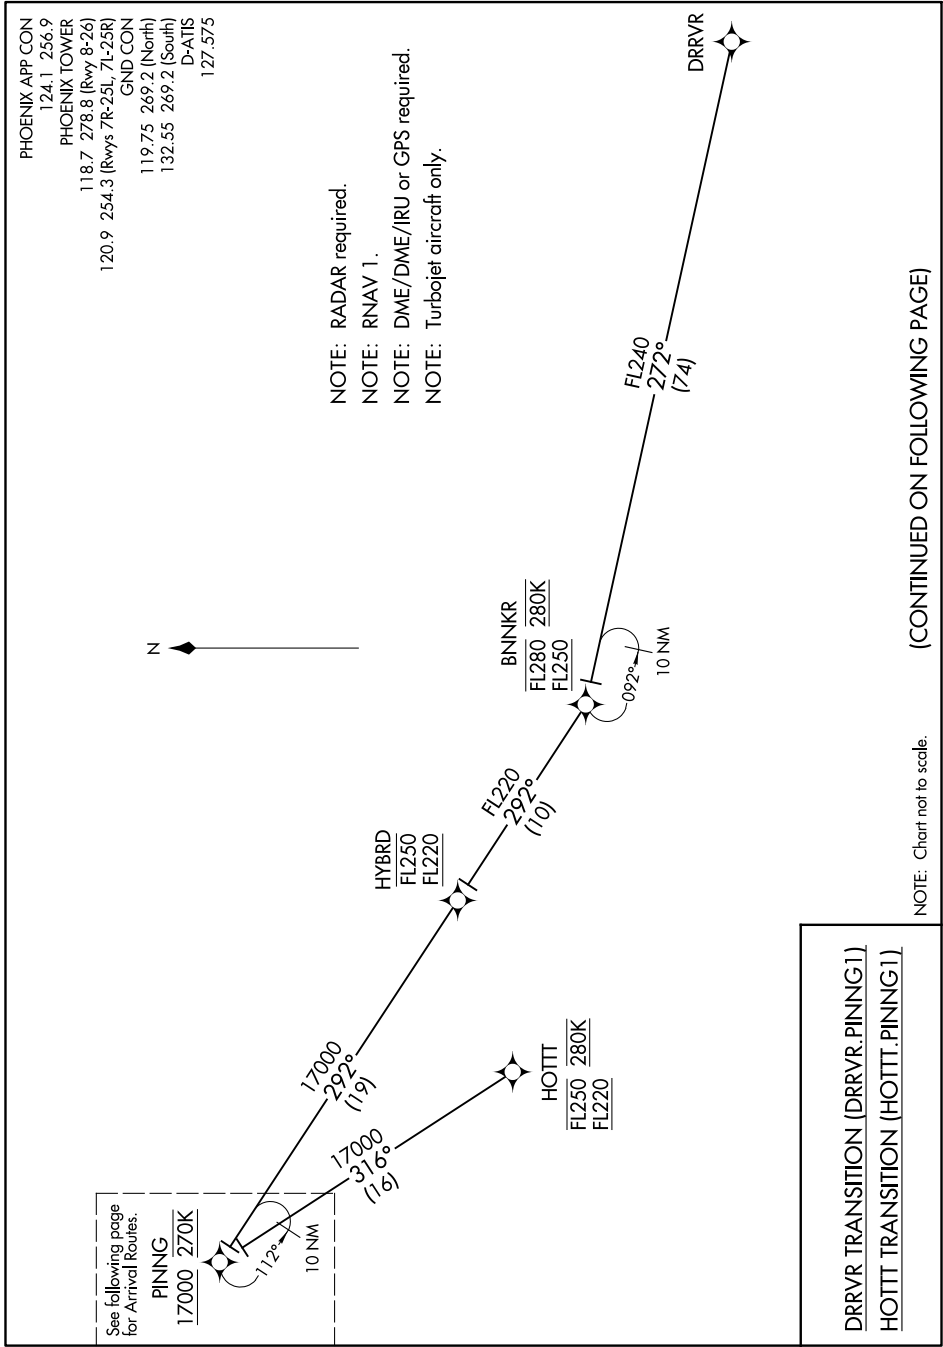

(PINNG.PINNG1) 17117

AL-322 (FAA)

PHOENIX SKY HARBOR INTL (PHX)
PHOENIX, ARIZONA

PINNG ONE ARRIVAL (RNAV) Transition Routes

SW-4, 09 SEP 2021 to 07 OCT 2021

PINNG ONE ARRIVAL (RNAV) Transition Routes

(PINNG.PINNG1) 18SEP14

PHOENIX, ARIZONA
PHOENIX SKY HARBOR INTL (PHX)

SW-4, 09 SEP 2021 to 07 OCT 2021