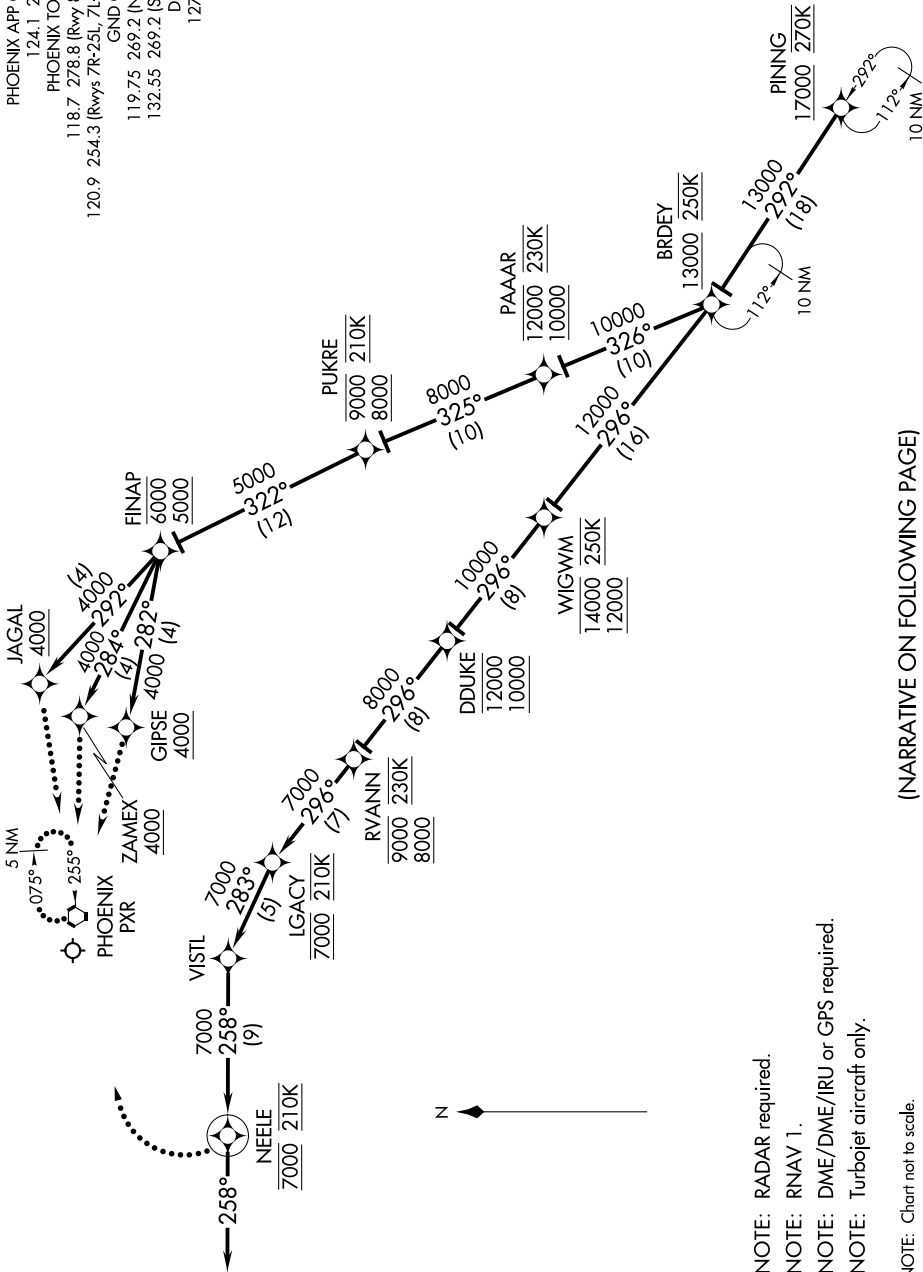

(PINNG.PINNG1) 17117

AL-322 (FAA)

PHOENIX SKY HARBOR INTL (PHX)

PINNG ONE ARRIVAL (RNAV) Arrival Routes

PHOENIX, ARIZONA

PHOENIX APP CON
124.1 256.9

PHOENIX TOWER
118.7 278.8 (Rwy 8-26)

120.9 254.3 (Rwys 7R-25L, 7L-25R)

GND CON
119.75 269.2 (North)
132.55 269.2 (South)

D-ATIS
127.575

(NARRATIVE ON FOLLOWING PAGE)

NOTE: RADAR required.

NOTE: RNAV 1.

NOTE: DME/DME/IRU or GPS required.

NOTE: Turbojet aircraft only.

NOTE: Chart not to scale.

SW-4, 09 SEP 2021 to 07 OCT 2021

SW-4, 09 SEP 2021 to 07 OCT 2021

PINNG ONE ARRIVAL (RNAV) Arrival Routes

(PINNG.PINNG1) 18SEP14

PHOENIX, ARIZONA

PHOENIX SKY HARBOR INTL (PHX)