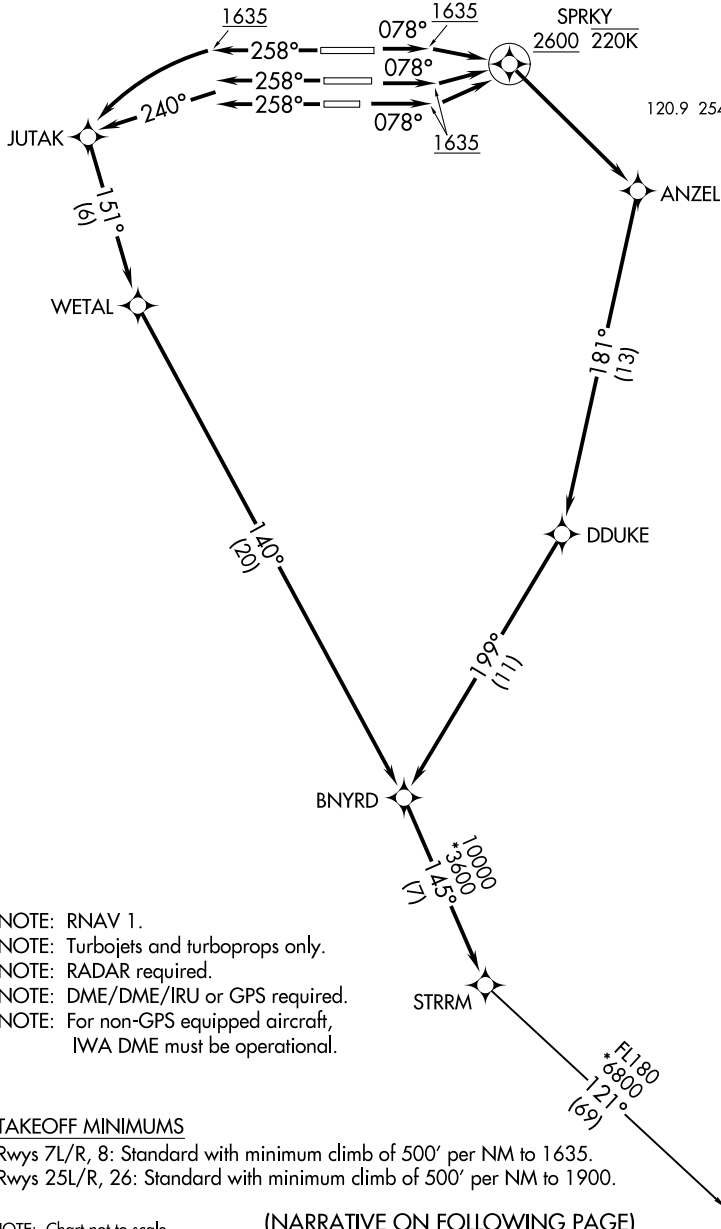

(STRM1.STRRM) 18144

STRM ONE DEPARTURE (RNAV)

AL-322 (FAA)

PHOENIX SKY HARBOR INTL (PHX)
PHOENIX, ARIZONA

**TOP ALTITUDE:
8000**

- NOTE: RNAV 1.
- NOTE: Turbojets and turboprops only.
- NOTE: RADAR required.
- NOTE: DME/DME/IRU or GPS required.
- NOTE: For non-GPS equipped aircraft, IWA DME must be operational.

TAKEOFF MINIMUMS

Rwys 7L/R, 8: Standard with minimum climb of 500' per NM to 1635.
 Rwys 25L/R, 26: Standard with minimum climb of 500' per NM to 1900.

NOTE: Chart not to scale.

(NARRATIVE ON FOLLOWING PAGE)

STRM ONE DEPARTURE (RNAV)

(STRM1.STRRM) 24MAY18

PHOENIX, ARIZONA
PHOENIX SKY HARBOR INTL (PHX)

SW-4, 09 SEP 2021 to 07 OCT 2021

SW-4, 09 SEP 2021 to 07 OCT 2021