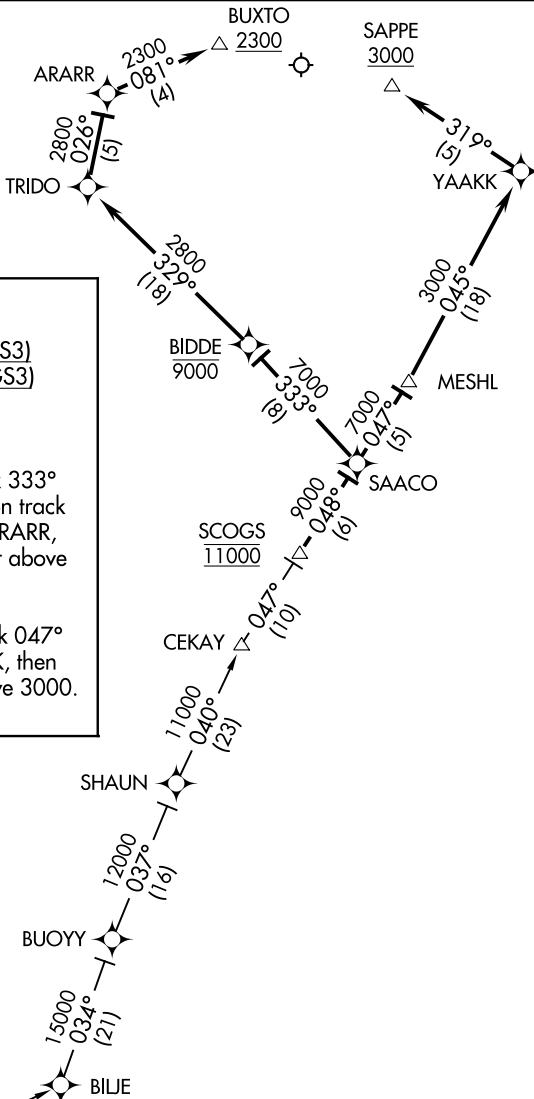

SCOGS THREE ARRIVAL (RNAV)

PORTLAND APP CON ★
119.75 269.35
ATIS
119.05

ARRIVAL ROUTE DESCRIPTION

BRIDGEPORT TRANSITION (BDR.SCOGS3)
CALVERTON TRANSITION (CCC.SCOGS3)

From SCOGS on track 048° to SAACO.

Landing Rwy 11: From SAACO on track 333° to cross BIDDE at or below 9000, then on track 329° to TRIDO, then on track 026° to ARARR, then on track 081° to cross BUXTO at or above 2300. Expect ILS or LOC Rwy 11.

Landing Rwy 29: From SAACO on track 047° to MESH, then on track 045° to YAACK, then on track 319° to cross SAPPE at or above 3000. Expect ILS or LOC to Rwy 29.

- NOTE: RNAV 1.
- NOTE: DME/DME/IRU or GPS required.
- NOTE: RADAR required for non-GPS aircraft.
- NOTE: Expect PORTLAND APP CON to issue runway transition 10 NM prior to SAACO.

NOTE: Chart not to scale.

NE-1, 09 SEP 2021 to 07 OCT 2021

NE-1, 09 SEP 2021 to 07 OCT 2021