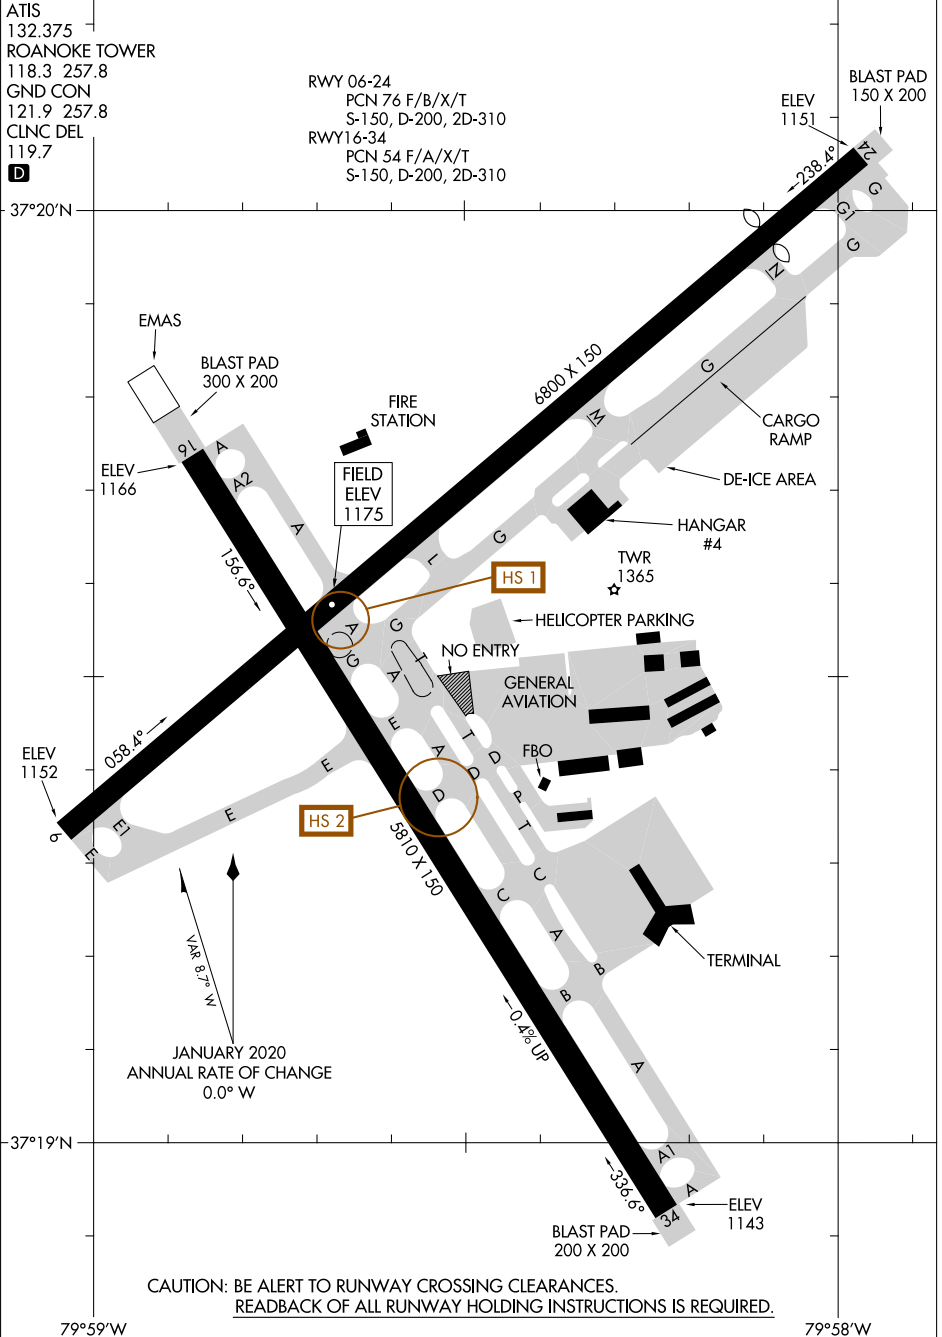

21112
AIRPORT DIAGRAM

ROANOKE-BLACKSBURG RGNL/WOODRUM FLD (R.O.A)
AL-349 (FAA)
ROANOKE, VIRGINIA

ATIS
132.375
ROANOKE TOWER
118.3 257.8
GND CON
121.9 257.8
CLNC DEL
119.7
D

RWY 06-24
PCN 76 F/B/X/T
S-150, D-200, 2D-310
RWY 16-34
PCN 54 F/A/X/T
S-150, D-200, 2D-310

NE-3, 09 SEP 2021 to 07 OCT 2021

NE-3, 09 SEP 2021 to 07 OCT 2021

AIRPORT DIAGRAM
21112

ROANOKE, VIRGINIA
ROANOKE-BLACKSBURG RGNL/WOODRUM FLD (R.O.A)