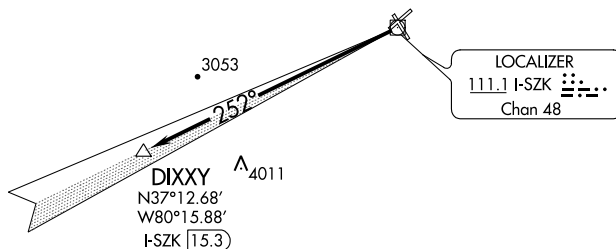

TOP ALTITUDE:
4200

NOTE: RADAR required.

NOTE: DME required.

TAKEOFF MINIMUMS:

Rwys 6, 16, 34: NA - ATC.

Rwy 24: Standard with minimum climb
of 242' per NM to 2800.

NOTE: Chart not to scale.

DEPARTURE ROUTE DESCRIPTION

TAKEOFF RUNWAY 24: Climb on I-SZK LDA Localizer west course to 4200 to DIXXY I-SZK 15.3 DME. Expect RADAR vectors to filed/assigned route.

DIXXY EIGHT DEPARTURE

(DIXXY8.DIXXY) 15AUG19

ROANOKE, VIRGINIA

ROANOKE-BLACKSBURG RGNL/WOODDRUM FLD (R.O.A)