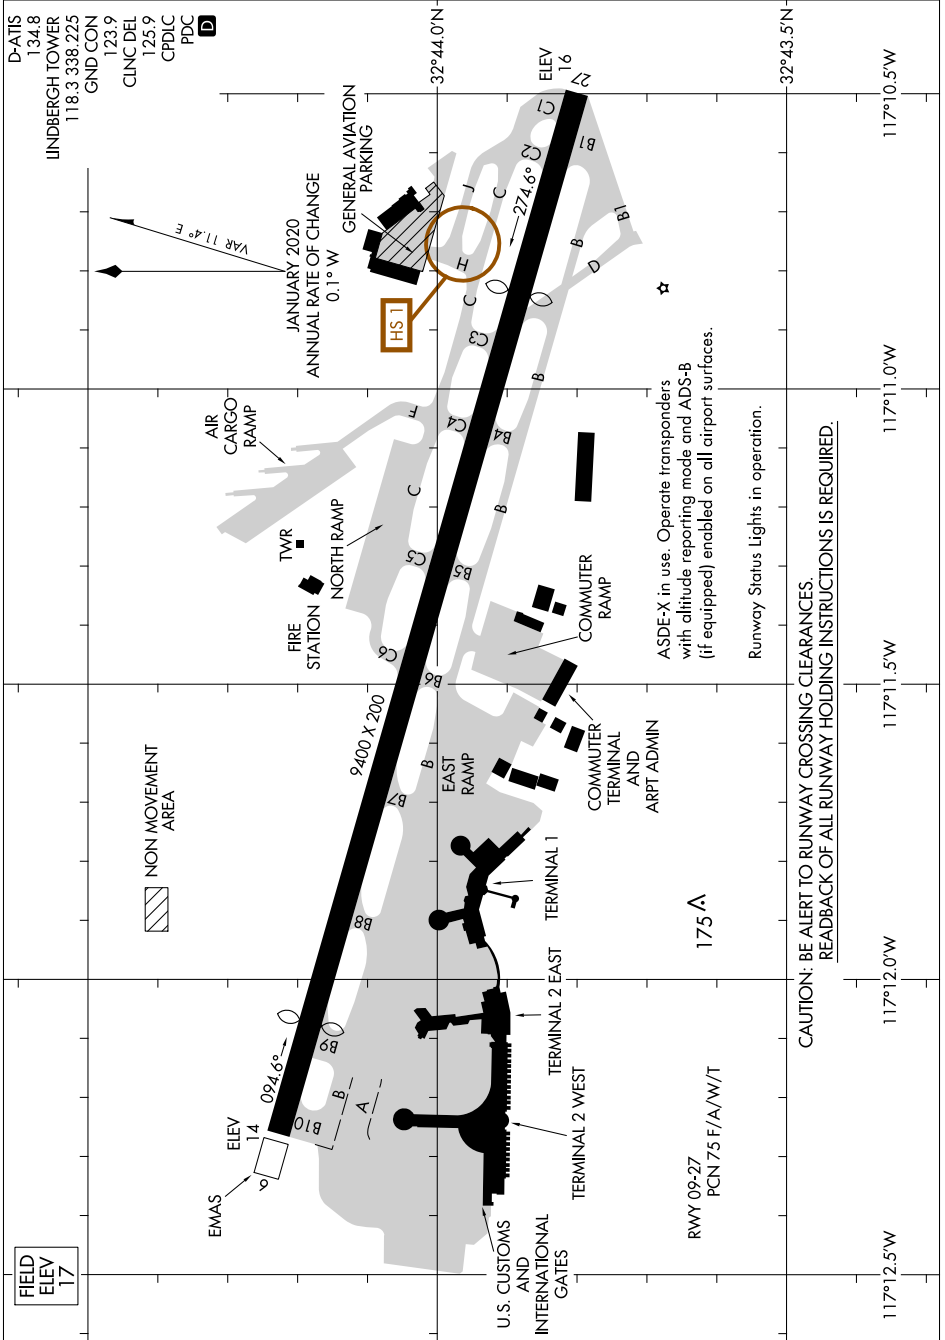

AIRPORT DIAGRAM

SAN DIEGO INTL (SAN)
SAN DIEGO, CALIFORNIA

AL-373 (FAA)

SW-3, 09 SEP 2021 to 07 OCT 2021

SW-3, 09 SEP 2021 to 07 OCT 2021

AIRPORT DIAGRAM

SAN DIEGO, CALIFORNIA
SAN DIEGO INTL (SAN)

CAUTION: BE ALERT TO RUNWAY CROSSING CLEARANCES.
READBACK OF ALL RUNWAY HOLDING INSTRUCTIONS IS REQUIRED.

ASDEX in use. Operate transponders with altitude reporting mode and ADS-B (if equipped) enabled on all airport surfaces.

Runway Status Lights in operation.