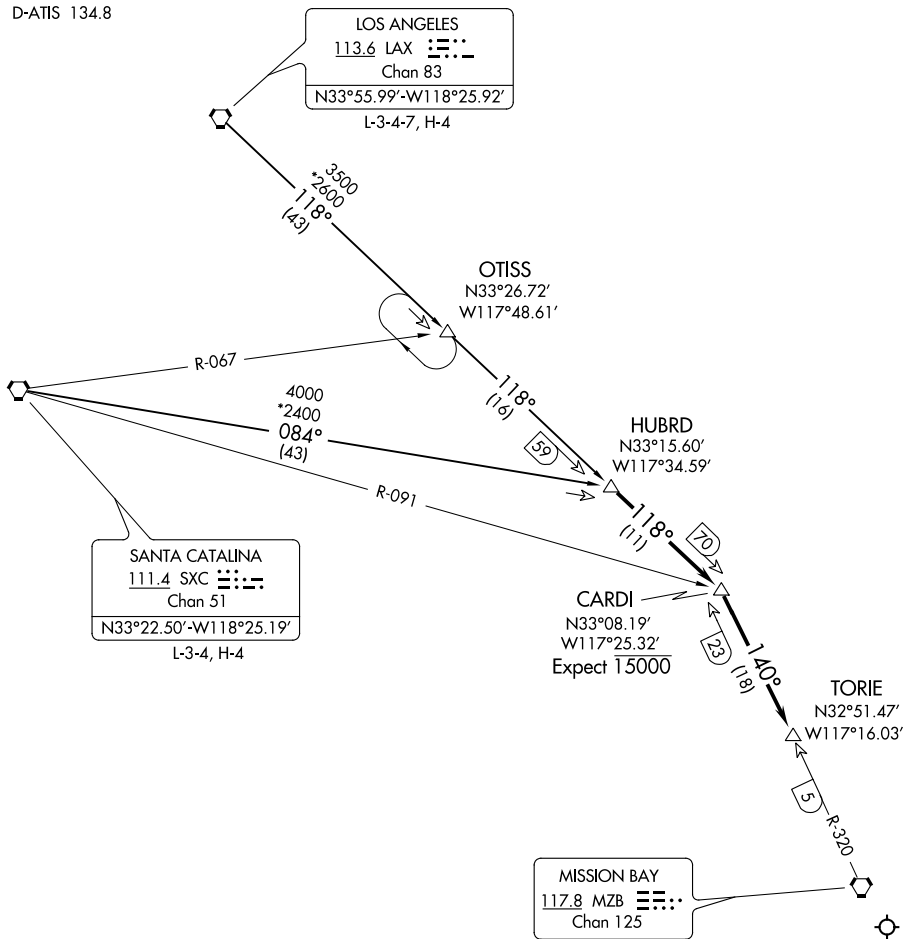

(HUBRD.HUBRD1) 19339
HUBRD ONE ARRIVAL

AL-373 (FAA)

SAN DIEGO INTL (SAN)
 SAN DIEGO, CALIFORNIA

SOCAL APP CON
 125.3 290.4
 D-ATIS 134.8

SW-3, 09 SEP 2021 to 07 OCT 2021

SW-3, 09 SEP 2021 to 07 OCT 2021

NOTE: Chart not to scale.

ARRIVAL ROUTE DESCRIPTION

LOS ANGELES TRANSITION (LAX.HUBRD1): From over LAX VORTAC on LAX R-118 to OTISS INT, then on LAX R-118 to HUBRD INT. Thence

SANTA CATALINA TRANSITION (SXC.HUBRD1): From over SXC VORTAC on SXC R-084 to HUBRD INT. Thence

. . . . From over HUBRD INT via LAX R-118 to CARDI FIX via MZB R-320 to TORIE FIX. Expect vector to final approach course.

HUBRD ONE ARRIVAL
 (HUBRD.HUBRD1) 05OCT00

SAN DIEGO, CALIFORNIA
 SAN DIEGO INTL (SAN)